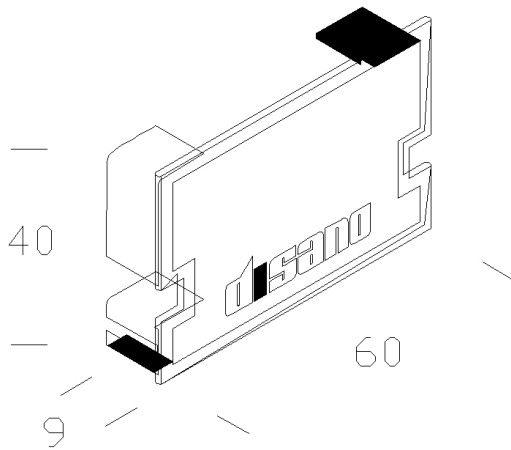

6045 - End cap

Code: 132909-00

GENERAL INFORMATION

Article	6045 - End cap
Code	132909-00

DIMENSIONS AND WEIGHT

Length (mm)	60 mm
Width (mm)	9 mm
Height (mm)	40 mm
Weight (Kg)	0.1 kg

in white thermoplastic material. Allows closing the final part of the track.

6045 - End cap

Code: 132909-00

6045 - End cap

Code: 132909-00

MATERIALS AND COLOURS

Housing	in white thermoplastic material. Allows closing the final part of the track.
Colour	White

WARRANTY

After sales warranty	0 yr
----------------------	------