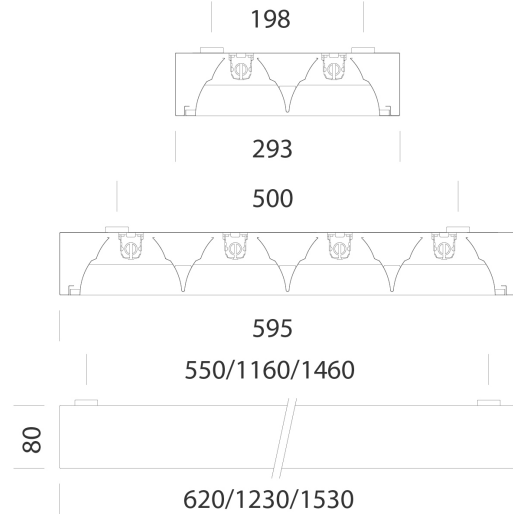

773 - Comfort LED - UGR<19

Code: 141070-00

MATERIALS AND COLOURS

DOWNLOAD

MOUNTS

[AssemblyInstructions comfort 7-8 04-24.pdf](#)

DESIGNS

[TechnicalDrawing 773s.dxf](#)

Housing	in steel plate.
Optics	dark light double parabolic louvers in high gloss 99.99 aluminium, anti-dazzle and anti-iridescent, very low luminance, and PDV treatment.
Coating	polyester powder coated, UV-stabilised, anti-yellowing, phosphate pre-treatment.
Colour	White
Equipment	snap-fastened optics, it stays attached with fall-proof springs.

STANDARDS AND COMPLIANCE

Photobiological safety class	RG0
Markings and tests	CE
Reference standards	EN60598-1. They have a degree of protection according to the EN60529 standard.
Energy Label	D

WARRANTY

After sales warranty	3 yr