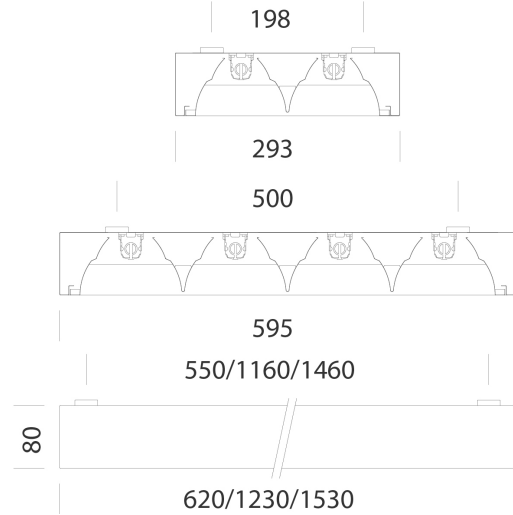

773 - Comfort LED - UGR<19

Code: 141071-00

MATERIALS AND COLOURS

DOWNLOAD

MOUNTS

[AssemblyInstructions comfort 7-8 04-24.pdf](#)

DESIGNS

[TechnicalDrawing 773s.dxf](#)

Housing	in steel plate.
Optics	dark light double parabolic louvers in high gloss 99.99 aluminium, anti-dazzle and anti-iridescent, very low luminance, and PDV treatment.
Coating	polyester powder coated, UV-stabilised, anti-yellowing, phosphate pre-treatment.
Colour	White
Equipment	snap-fastened optics, it stays attached with fall-proof springs.

STANDARDS AND COMPLIANCE

Photobiological safety class	RG0
Markings and tests	CE
Reference standards	EN60598-1. With degree of protection according to EN60529.
Energy Label	D

WARRANTY

After sales warranty	3 yr