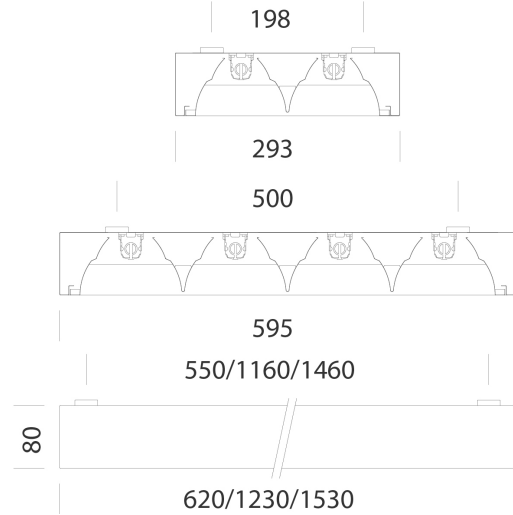

773 - Comfort LED - UGR<19

Code: 141072-00

MATERIALS AND COLOURS

DOWNLOAD

MOUNTS

[AssemblyInstructions comfort 7-8 04-24.pdf](#)

DESIGNS

[TechnicalDrawing 773s.dxf](#)

Housing	in steel plate.
Optics	dark light double parabolic louvers in high gloss 99.99 aluminium, anti-dazzle and anti-iridescent, very low luminance, and PDV treatment.
Coating	polyester powder coated, UV-stabilised, anti-yellowing, phosphate pre-treatment.
Colour	White
Equipment	snap-fastened optics, it stays attached with fall-proof springs.

STANDARDS AND COMPLIANCE

Photobiological safety class	RG0
Markings and tests	CE
Reference standards	EN60598-1. They have a degree of protection according to the EN60529 standard.
Energy Label	D

WARRANTY

After sales warranty	3 yr