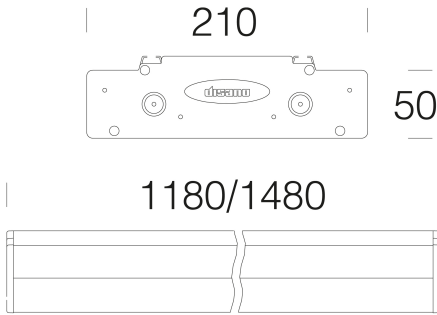

395 - Module S1 Channel

Code: 145081-00

GENERAL INFORMATION

Article	395 - Module S1 Channel
Code	145081-00

DIMENSIONS AND WEIGHT

Length (mm)	1180 mm
Width (mm)	210 mm
Height (mm)	50 mm
Weight (Kg)	2.5 kg

ELECTRICAL CHARACTERISTICS AND CONTROLS

Wiring name	S
-------------	---

in extruded aluminium. Complete with cover, steel brackets and end caps.

395 - Module S1 Channel

Code: 145081-00

PHOTOMETRIC DATA

Lighting source	28
-----------------	----

395 - Module S1 Channel

Code: 145081-00

MATERIALS AND COLOURS

Housing	in extruded aluminium. Complete with cover, steel brackets and end caps.
Coating	painted with epoxy cataphoresis.
Colour	Grey

WARRANTY

After sales warranty	0 yr
----------------------	------