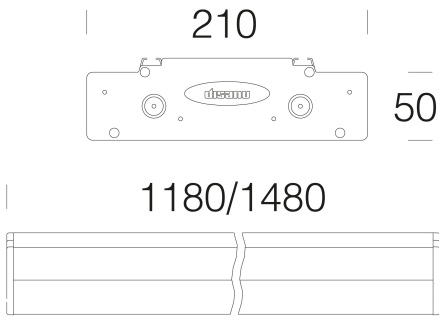

395 - Module S1 Channel

Code: 145082-00

GENERAL INFORMATION

Article	395 - Module S1 Channel
Code	145082-00

DIMENSIONS AND WEIGHT

Length (mm)	1480 mm
Width (mm)	210 mm
Height (mm)	50 mm
Weight (Kg)	2.75 kg

ELECTRICAL CHARACTERISTICS AND CONTROLS

Wiring name	S
-------------	---

in extruded aluminium. Complete with cover, steel brackets and end caps.

395 - Module S1 Channel

Code: 145082-00

PHOTOMETRIC DATA

Lighting source	35/49
-----------------	-------

395 - Module S1 Channel

Code: 145082-00

MATERIALS AND COLOURS

Housing	in extruded aluminium. Complete with cover, steel brackets and end caps.
Coating	painted with epoxy cataphoresis.
Colour	Grey

WARRANTY

After sales warranty	0 yr
----------------------	------

DOWNLOAD

DESIGNS

TechnicalDrawing 395.dxf

395 - Module S1 Channel

Code: 145082-00

3877 Channel - direct light

3878 Channel - direct and indirect light