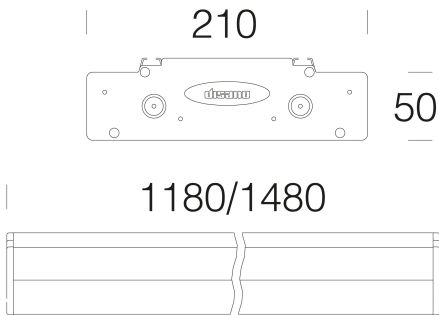

395 - Module S1 Channel

Code: 145082-00

GENERAL INFORMATION

Article	395 - Module S1 Channel
Code	145082-00

DIMENSIONS AND WEIGHT

Length (mm)	1480 mm
Width (mm)	210 mm
Height (mm)	50 mm
Weight (Kg)	2.75 kg

ELECTRICAL CHARACTERISTICS AND CONTROLS

Wiring name	S
-------------	---

in extruded aluminium. Complete with cover, steel brackets and end caps.

395 - Module S1 Channel

Code: 145082-00

PHOTOMETRIC DATA

Lighting source	35/49
-----------------	-------

395 - Module S1 Channel

Code: 145082-00

MATERIALS AND COLOURS

Housing	in extruded aluminium. Complete with cover, steel brackets and end caps.
Coating	painted with epoxy cataphoresis.
Colour	Grey

WARRANTY

After sales warranty	0 yr
----------------------	------

DOWNLOAD

DESIGNS

TechnicalDrawing 395.dxf

395 - Module S1 Channel

Code: 145082-00

3877 Channel - direct light

3878 Channel - direct and indirect light