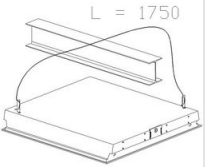

830 - Rodi UGR<19

Code: 150242-3941

320 Cord