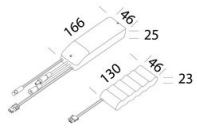

830 - Rodi UGR<19

Code: 150242-3941

600 EM power supply kit