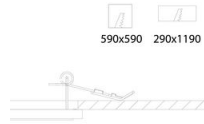

907 Springs