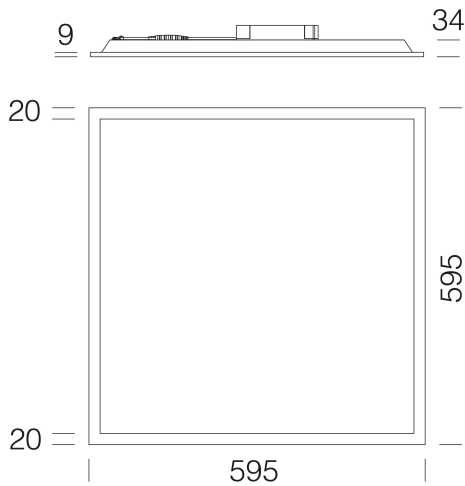

830 - Rodi UGR<19

Code: 150242-3941

DOWNLOAD

MOUNTS

[AssemblyInstructions rodi 02-23.pdf](#)

DESIGNS

[BIM 830 Rodi UGR19 - 20210315.zip](#)

[TechnicalDrawing 830d.dxf](#)

MATERIALS AND COLOURS

Housing	body in steel sheet and frame in aluminium.
Diffuser	in high transmittance prismatic technopolymer.
Colour	White
Equipment	Ceiling lighting fixture with external driver; it can be easily housed in false ceilings.

STANDARDS AND COMPLIANCE

Photobiological safety class	RG0
Markings and tests	CE
Reference standards	EN60598-1. With degree of protection according to EN60529.
Energy Label	E

GEAR

Upon request	- DIMM DALI CLD-D wiring (subcode -0041) - CLD-D (PUSH) (subcode -0045)

WARRANTY

After sales warranty	5 yr