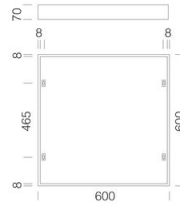

595 Frame 600x600 h 70 mm