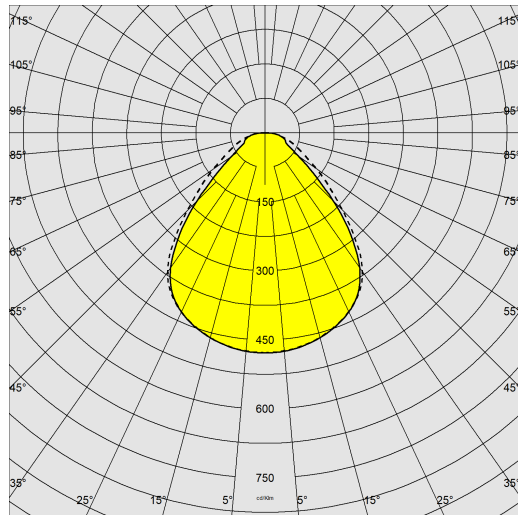

830 - Rodi UGR<19

Code: 150242-3941

PHOTOMETRIC DATA

Lighting source	LED
CRI	80
Luminous flux (output) (lm)	3722 lm
Power absorption (total) (W)	39 W
CCT	3000 K
Luminous efficacy (lm/W)	95 lm/W
Unified glare rating UGR (EN 12464-1) (Reflectance coefficient: ceiling 0.7 - walls 0.5)	UGR<19, according to standard EN 12464.
Low Flicker	luminaire with very low flicker: evenly distributed light for greater visual safety.
Colour consistency	SDCM3
LED flux maintenance	50000 hr, L 80, B 20

MECHANICAL CHARACTERISTICS

Impact resistance rating (IK)	IK06
IP (vl)	40
IP (va)	20