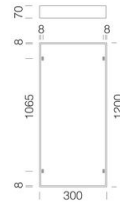

595 Frame 1200x300 h 70 mm