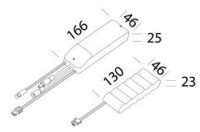

830 - Rodi R UGR<19

Code: 150243-00

600 EM power supply kit