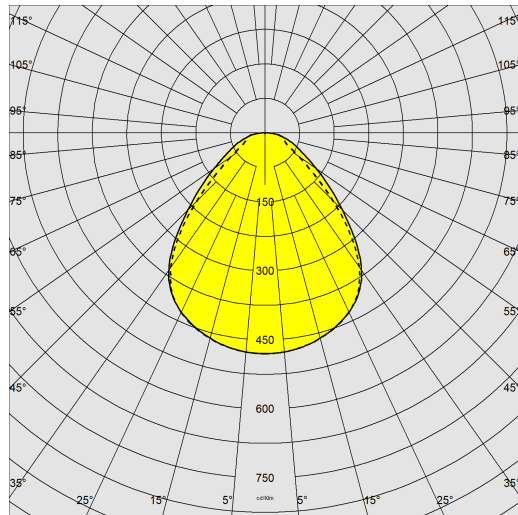

830 - Rodi R UGR<19

Code: 150243-00

PHOTOMETRIC DATA

Lighting source	LED
CRI	80
Luminous flux (output) (lm)	3921 lm
Power absorption (total) (W)	39 W
CCT	4000 K
Luminous efficacy (lm/W)	101 lm/W
Unified glare rating UGR (EN 12464-1) (Reflectance coefficient: ceiling 0.7 - walls 0.5)	UGR<19, according to standard EN 12464.
Low Flicker	luminaire with very low flicker: evenly distributed light for greater visual safety.
Colour consistency	SDCM3
LED flux maintenance	50000 hr, L 80, B 20

MECHANICAL CHARACTERISTICS

Impact resistance rating (IK)	IK06
IP (vl)	40
IP (va)	20