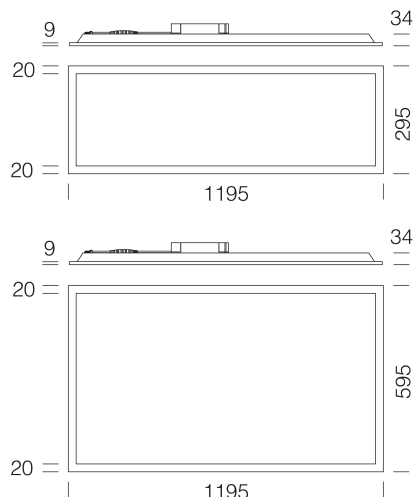

830 - Rodi R UGR<19

Code: 150243-00

DOWNLOAD

MOUNTS

[AssemblyInstructions EM-KIT 600 03-22.pdf](#)

[AssemblyInstructions rodi 02-23.pdf](#)

DESIGNS

[BIM 830 Rodi R UGR19.zip](#)

[TechnicalDrawing 830dr.dxf](#)

MATERIALS AND COLOURS

Housing	body in steel sheet and frame in aluminium.
Diffuser	in high transmittance prismatic technopolymer.
Colour	White
Equipment	Ceiling lighting fixture with external driver; it can be easily housed in false ceilings.

STANDARDS AND COMPLIANCE

Photobiological safety class	RG0
Markings and tests	CE, ENEC
Reference standards	EN60598-1. They have a degree of protection according to the EN60529 standard.
Energy Label	E

GEAR

Upon request	- DIMM DALI CLD-D wiring (subcode -0041) - CLD-D (PUSH) (subcode -0045)

WARRANTY

After sales warranty	5 yr