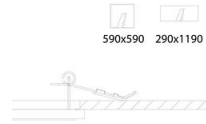

907 Springs