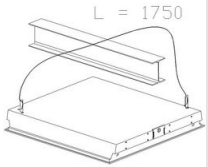

830 - Rodi R UGR<19

Code: 150243-00

595 Frame 1200x300 h 70 mm

320 Cord