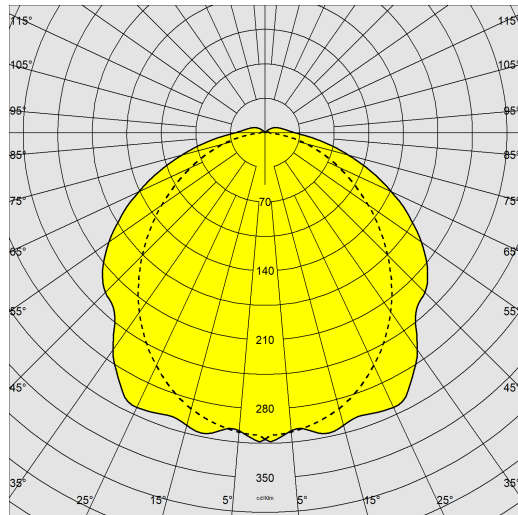

970 - Thema - LED

Code: 164734-00

PHOTOMETRIC DATA

Lighting source	LED
CRI	≥80
Luminous flux (output) (lm)	4328 lm
Power absorption (total) (W)	34 W
CCT	4000 K
Luminous efficacy (lm/W)	127 lm/W
Low Flicker	luminaire with very low flicker: evenly distributed light for greater visual safety.
Colour consistency	SDCM3
LED flux maintenance	80000 hr, L 80, B 10

MECHANICAL CHARACTERISTICS

Impact resistance rating (IK)	IK10
IP	66
Ambient temperature - min	-30 °C
Ambient temperature - max	40 °C