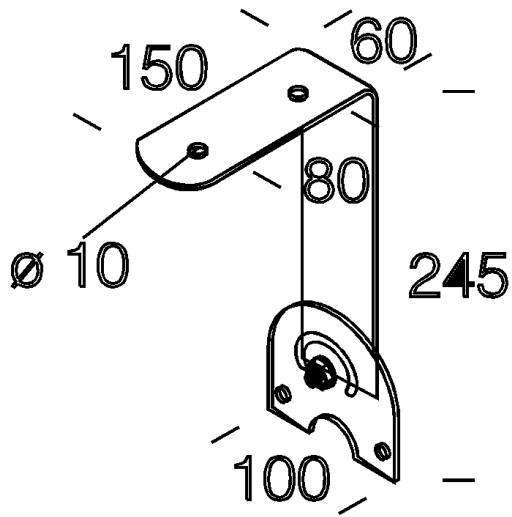

996 - Adjustable bracket

Code: 166670-00

MATERIALS AND COLOURS

Housing	in stainless steel. Allows suspension and rotation.
Coating	epoxy cataphoresis coated.
Colour	Stainless steel

STANDARDS AND COMPLIANCE

Markings and tests	CE

WARRANTY

After sales warranty	0 yr

DOWNLOAD

MOUNTS

[AssemblyInstructions 996.pdf](#)

DESIGNS

[TechnicalDrawing d996.dxf](#)