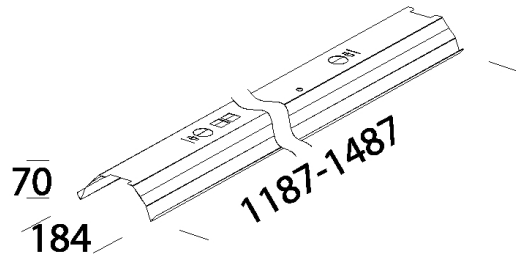

6412 - One-two lamp reflector

Code: 237729-00

GENERAL INFORMATION

Article	6412 - One-two lamp reflector
Code	237729-00

DIMENSIONS AND WEIGHT

Length (mm)	629 mm
Width (mm)	184 mm
Height (mm)	70 mm
Weight (Kg)	0.178 kg

in high-gloss 99.85 anodized aluminium, 2 μ thick.

6412 - One-two lamp reflector

Code: 237729-00

PHOTOMETRIC DATA

Lighting source

FL 1x14

6412 - One-two lamp reflector

Code: 237729-00

MATERIALS AND COLOURS

Housing	in high-gloss 99.85 anodized aluminium, 2 μ thick.
Colour	Aluminium

WARRANTY

After sales warranty	0 yr
----------------------	------

DOWNLOAD

DESIGNS

TechnicalDrawing 6412.dxf

6412 - One-two lamp reflector