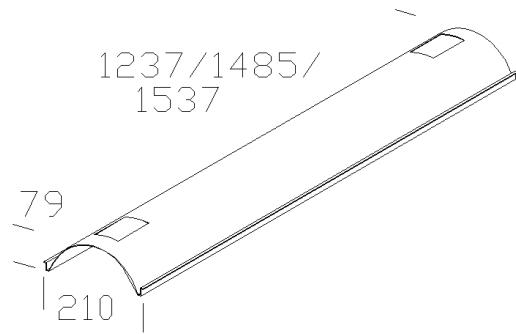

6413 - One-lamp narrow-beam reflector

Code: 237732-00

MATERIALS AND COLOURS

Housing	in high-gloss 99.85 anodized aluminium, 2μ thick.
Colour	Aluminium

WARRANTY

After sales warranty	0 yr

DOWNLOAD

DESIGNS

TechnicalDrawing d6413.dxf