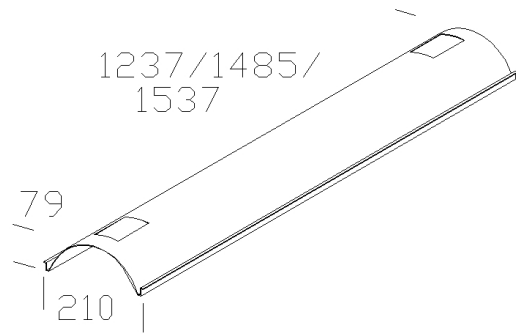

6413 - One-lamp narrow-beam reflector

Code: 237736-00

MATERIALS AND COLOURS

Housing	in high-gloss 99.85 anodized aluminium, 2μ thick.
Colour	Aluminium

WARRANTY

After sales warranty	0 yr

DOWNLOAD

DESIGNS

TechnicalDrawing d6413.dxf