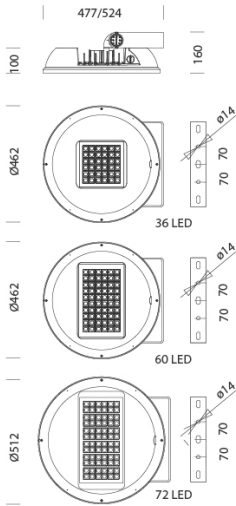

1782 - Astro HP - high performance

Code: 320000-00

MATERIALS AND COLOURS

DOWNLOAD

MOUNTS

[AssemblyInstructions astro hp-he 03-23.pdf](#)

DESIGNS

[BIM 1782 Astro HP.zip](#)

[TechnicalDrawing 1782a.dxf](#)

Housing	in die-cast aluminium with cooling fins integrated in the cover.
Optics	in high-performance PMMA resistant to high temperatures and UV rays.
Diffuser	tempered glass, 4 mm thick, resistant to thermal shock and impact (UNI EN 12150-1:2001).
Heat sink	the heat sink is designed and made to allow the LEDs to operate at temperatures capable of ensuring excellent performance/output and long service life.
Coating	pre-treatment of metal surface, polyester powder coating to ensure resistance to corrosion and salt spray fogs, UV stabilised.
Special coating (UPON REQUEST)	upon request: available with coating tested to withstand corrosion tests in aggressive artificial atmospheres (UNI EN ISO 9227) or marine environments (sea front).
Colour	Anthracite
Equipment	- galvanised and painted bracket - waterproof connector for quick installation with no need to open the fixture - temperature controller with auto-reset - EN 61547 compliant surge protection. - anti-condensation valve - goniometric scale

STANDARDS AND COMPLIANCE

Photobiological safety class	RG0 Ethr
Markings and tests	CE
Reference standards	EN60598-1. With degree of protection according to EN60529.
Energy Label	C

GEAR

Upon request	- protection of up to 10KV. - DIG dimmable power supply, to be ordered with subcode 0041 - virtual midnight device, to be ordered with subcode -30 - power line carrier, to be ordered with subcode -0078

WARRANTY

After sales warranty	5 yr