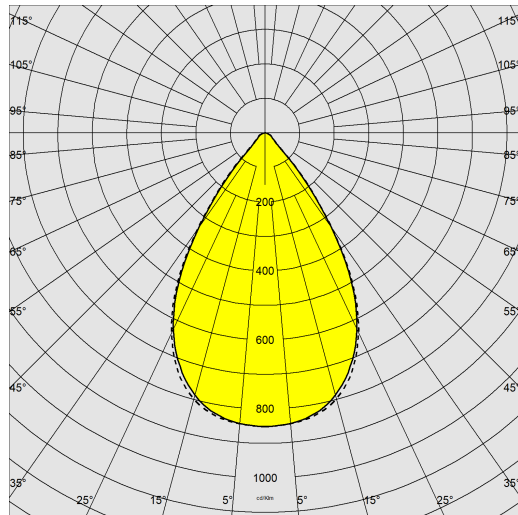

1782 - Astro HP - high performance

Code: 320000-00

PHOTOMETRIC DATA

Lighting source	LED
CRI	80
Luminous flux (output) (lm)	15131 lm
Power absorption (total) (W)	109 W
CCT	4000 K
Luminous efficacy (lm/W)	139 lm/W
Low Flicker	luminaire with very low flicker: evenly distributed light for greater visual safety.
Beam angle	60 °
LED flux maintenance	100000 hr, L 90, B 10

MECHANICAL CHARACTERISTICS

Impact resistance rating (IK)	IK08
IP	66
Ambient temperature - min	-30 °C
Ambient temperature - max	35 °C