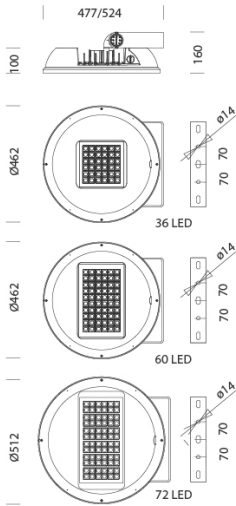

1782 - Astro HP - high performance

Code: 320003-00

MATERIALS AND COLOURS

DOWNLOAD

MOUNTS

[AssemblyInstructions astro hp-he 03-23.pdf](#)

DESIGNS

[BIM 1782 Astro HP.zip](#)

[TechnicalDrawing 1782a.dxf](#)

Housing	in die-cast aluminium with cooling fins integrated in the cover.
Optics	in high-performance PMMA resistant to high temperatures and UV rays.
Diffuser	tempered glass, 4 mm thick, resistant to thermal shock and impact (UNI EN 12150-1:2001).
Heat sink	the heat sink is designed and made to allow the LEDs to operate at temperatures capable of ensuring excellent performance/output and long service life.
Coating	pre-treatment of metal surface, polyester powder coating to ensure resistance to corrosion and salt spray fogs, UV stabilised.
Special coating (UPON REQUEST)	upon request: available with coating tested to withstand corrosion tests in aggressive artificial atmospheres (UNI EN ISO 9227) or marine environments (sea front).
Colour	Anthracite
Equipment	- galvanised and painted bracket - waterproof connector for quick installation with no need to open the fixture - temperature controller with auto-reset - EN 61547 compliant surge protection. - anti-condensation valve - goniometric scale

STANDARDS AND COMPLIANCE

Photobiological safety class	RG0 Ethr
Markings and tests	CE
Reference standards	EN60598-1. With degree of protection according to EN60529.
Energy Label	C

GEAR

Upon request	- protection of up to 10KV. - DIG dimmable power supply, to be ordered with subcode 0041 - virtual midnight device, to be ordered with subcode -30 - power line carrier, to be ordered with subcode -0078

WARRANTY

After sales warranty	5 yr