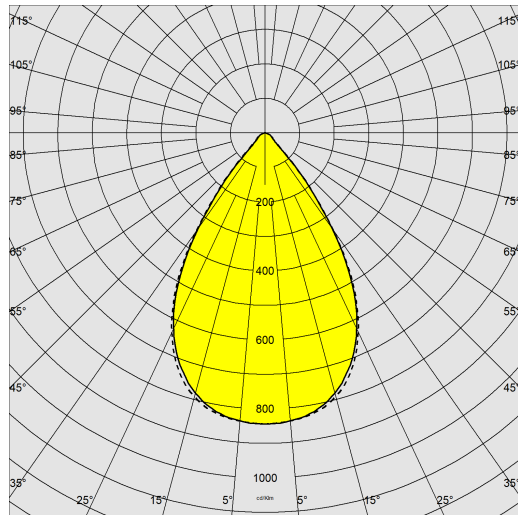

1782 - Astro HP - high performance

Code: 320003-00

PHOTOMETRIC DATA

Lighting source	LED
CRI	80
Luminous flux (output) (lm)	34987 lm
Power absorption (total) (W)	258 W
CCT	4000 K
Luminous efficacy (lm/W)	136 lm/W
Low Flicker	luminaire with very low flicker: evenly distributed light for greater visual safety.
Beam angle	60 °
LED flux maintenance	100000 hr, L 90, B 10

MECHANICAL CHARACTERISTICS

Impact resistance rating (IK)	IK08
IP	66
Ambient temperature - min	-30 °C
Ambient temperature - max	35 °C