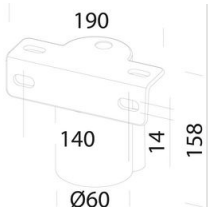

235 Connection for 60 mm pole