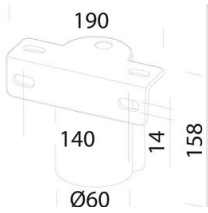

### DIMENSIONS AND WEIGHT

Length (mm)	477 mm
Width (mm)	462 mm
Height (mm)	160 mm
Weight (Kg)	10.4 kg

# 1783 - Astro HE - high efficiency

Code: 320010-00

**24 Protection grid - Astro**

**59 Bracket for pole**

**60 Bracket for pole**

**164 Bracket for pole**

**235 Connection for 60 mm pole**

**236 Connection for 76 m pole**