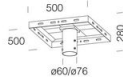

164 Bracket for pole