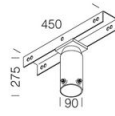

59 Bracket for pole