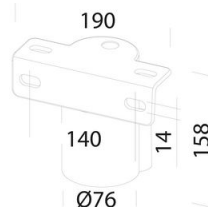

### DIMENSIONS AND WEIGHT

Length (mm)	477 mm
Width (mm)	462 mm
Height (mm)	160 mm
Weight (Kg)	10.4 kg

# 1783 - Astro HE - high efficiency

Code: 320010-00

**24 Protection grid - Astro**

**59 Bracket for pole**

**60 Bracket for pole**

**164 Bracket for pole**

**235 Connection for 60 mm pole**

**236 Connection for 76 m pole**