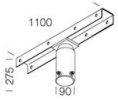

60 Bracket for pole