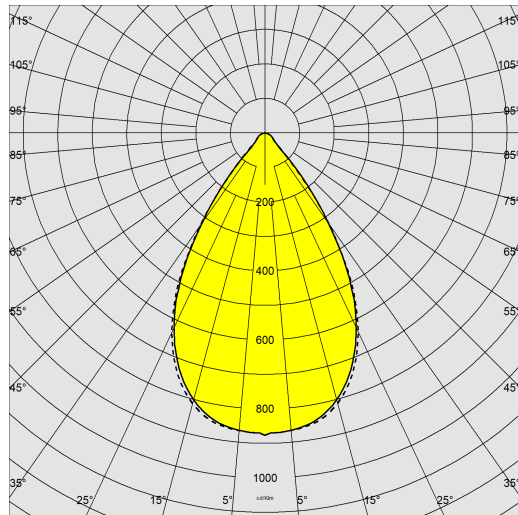

1783 - Astro HE - high efficiency

Code: 320010-00

PHOTOMETRIC DATA

Lighting source	LED
CRI	80
Luminous flux (output) (lm)	18135 lm
Power absorption (total) (W)	124 W
CCT	4000 K
Luminous efficacy (lm/W)	146 lm/W
Low Flicker	luminaire with very low flicker: evenly distributed light for greater visual safety.
Beam angle	60 °
LED flux maintenance	100000 hr, L 90, B 10

MECHANICAL CHARACTERISTICS

Impact resistance rating (IK)	IK08
IP	66
Ambient temperature - min	-30 °C
Ambient temperature - max	35 °C