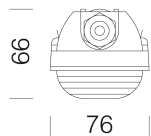

1783 - Astro HE - high efficiency

Code: 320010-00

MATERIALS AND COLOURS

DOWNLOAD

MOUNTS

[AssemblyInstructions astro hp-he 03-23.pdf](#)