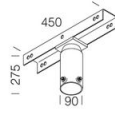

WARRANTY

After sales warranty	5 yr
----------------------	------

1783 - Astro HE - high efficiency

Code: 320011-00

24 Protection grid - Astro

59 Bracket for pole

60 Bracket for pole

164 Bracket for pole