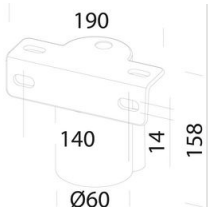

WARRANTY

After sales warranty	5 yr
----------------------	------

1783 - Astro HE - high efficiency

Code: 320011-00

24 Protection grid - Astro

59 Bracket for pole

60 Bracket for pole

164 Bracket for pole