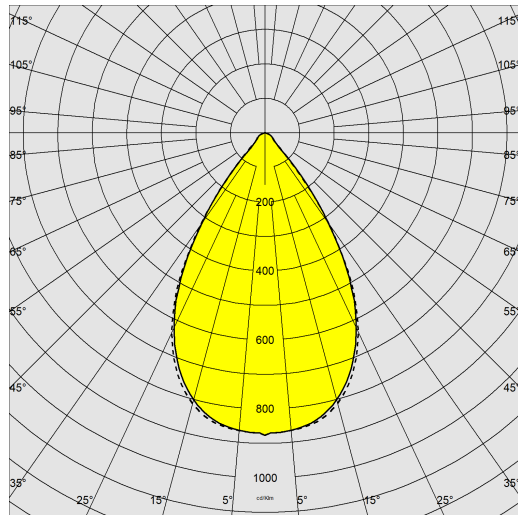

1783 - Astro HE - high efficiency

Code: 320011-00

PHOTOMETRIC DATA

Lighting source	LED
CRI	80
Luminous flux (output) (lm)	22236 lm
Power absorption (total) (W)	151 W
CCT	4000 K
Luminous efficacy (lm/W)	147 lm/W
Low Flicker	luminaire with very low flicker: evenly distributed light for greater visual safety.
Beam angle	60 °
LED flux maintenance	100000 hr, L 90, B 10

MECHANICAL CHARACTERISTICS

Impact resistance rating (IK)	IK08
IP	66
Ambient temperature - min	-30 °C
Ambient temperature - max	35 °C