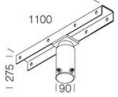

WARRANTY

After sales warranty	5 yr
----------------------	------

1783 - Astro HE - high efficiency

Code: 320011-00

24 Protection grid - Astro

59 Bracket for pole

60 Bracket for pole

164 Bracket for pole