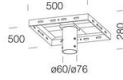

WARRANTY

After sales warranty	5 yr
----------------------	------

1783 - Astro HE - high efficiency

Code: 320011-00

24 Protection grid - Astro

59 Bracket for pole

60 Bracket for pole

164 Bracket for pole