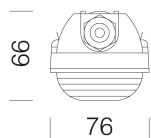

1783 - Astro HE - high efficiency

Code: 320011-00

MATERIALS AND COLOURS

DOWNLOAD

MOUNTS

[AssemblyInstructions astro hp-he 03-23.pdf](#)