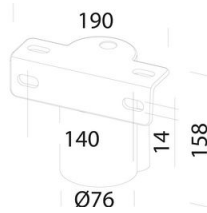

236 Connection for 76 mm pole