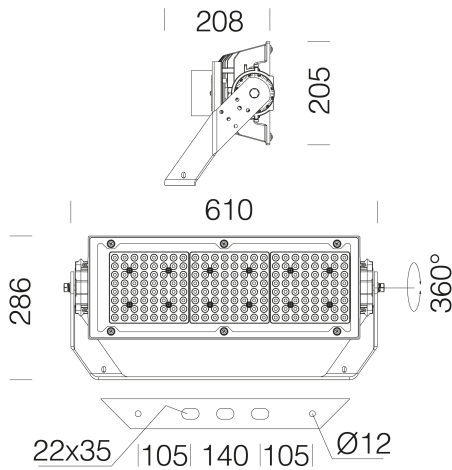

2188 - Forum HE WITH GLASS - 1 MODULE - symmetric

Code: 412690-00

MATERIALS AND COLOURS

DOWNLOAD

MOUNTS

[AssemblyInstructions forum 1mod 10-25.pdf](#)

DESIGNS

[TechnicalDrawing 2188-24.dxf](#)

Housing	in die-cast aluminium, with cooling fins.
Optics	aluminium coated with very high purity (99.99%) silver using physical vapour deposition (PVD).
Diffuser	extra-clear, tempered glass, 4 mm thick, resistant to thermal shock and impact (UNI-EN 12150-1:2001).
Heat sink	the heat sink is designed and made to allow the LEDs to operate at temperatures capable of ensuring excellent performance/output and long service life.
Coating	the fully automated powder-coating cycle involves a polyester-based, salt-spray corrosion-resistant and UV-stabilised paint., Anthracite = RAL 7021
Special coating (UPON REQUEST)	Upon request: protective coating recommended for marine environments within 5 km (3 miles) of the sea.
Colour	Anthracite
Equipment	- with galvanised and painted bracket. - waterproof connector for quick installation with no need to open the fixture. - temperature controller with auto-reset - EN 61547 compliant surge protection. - anti-condensation valve. - goniometric scale.

STANDARDS AND COMPLIANCE

Photobiological safety class	RG0 Ethr
Markings and tests	CE
Reference standards	EN60598-1. They have a degree of protection according to the EN60529 standard.
Laboratory Tests	certified ball impact resistant in accordance with DIN 18032-3:2018.
Energy Label	C

GEAR

Sensors	
Upon request	- adjustment with DIMM 1-10V (20 to 100%) or DALI driver - power line carrier remote control - wireless control system

WARRANTY

After sales warranty	5 yr