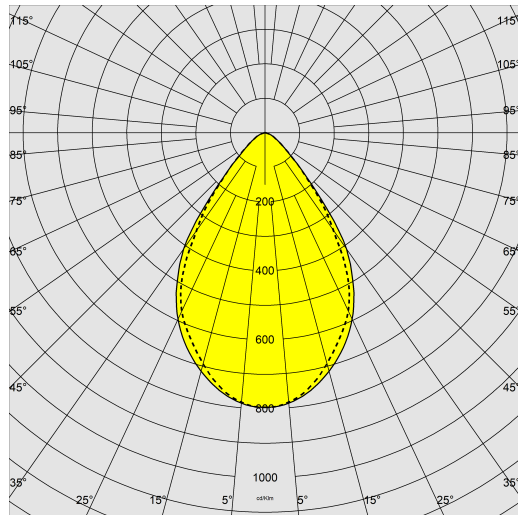

2188 - Forum HE WITH GLASS - 1 MODULE - symmetric

Code: 412690-00

PHOTOMETRIC DATA

Lighting source	LED
CRI	70
Luminous flux (output) (lm)	62480 lm
Power absorption (total) (W)	370 W
CCT	4000 K
Luminous efficacy (lm/W)	169 lm/W
Low Flicker	luminaire with very low flicker: evenly distributed light for greater visual safety.
Colour consistency	SDCM4
LED flux maintenance	100000 hr, L 90, B 10