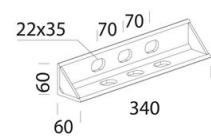

2188 - Forum HE WITH GLASS - 1 MODULE - symmetric

Code: 412690-00

345 Wall bracket