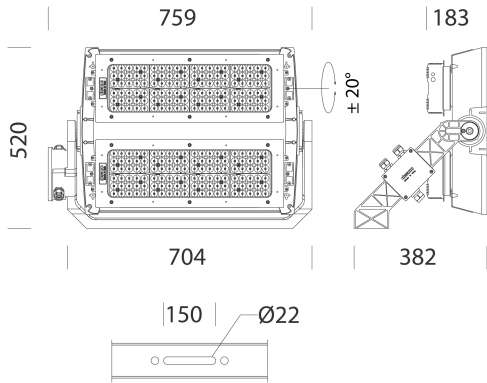

2196 - Forum LED - 2 MODULES - narrow beam XS

Code: 412770-00

MATERIALS AND COLOURS

DOWNLOAD

MOUNTS

[AssemblyInstructions 2196 09-22.pdf](#)

DESIGNS

[TechnicalDrawing 2196-7.dxf](#)

Housing	in die-cast aluminium, with cooling fins. Frame structure in die-cast aluminium with housing for fixing the support bracket.
Optics	in high-performance metallised polycarbonate.
Diffuser	extra-clear, tempered glass, 4 mm thick, resistant to thermal shock and impact (UNI-EN 12150-1:2001).
Heat sink	the heat sink is designed and made to allow the LEDs to operate at temperatures capable of ensuring excellent performance/output and long service life.
Coating	pre-treatment of metal surface, polyester powder coating to ensure resistance to corrosion and salt spray fogs, UV stabilised.
Special coating (UPON REQUEST)	upon request: available with coating tested to withstand corrosion tests in aggressive artificial atmospheres (UNI EN ISO 9227) or marine environments (sea front).
Colour	Graphite
Equipment	- with bracket. - temperature controller with auto-reset. - EN 61547 compliant surge protection. - anti-condensation valve. - goniometric scale.

STANDARDS AND COMPLIANCE

Photobiological safety class	RG0 Ethr
Markings and tests	CE
Reference standards	EN60598-1. With degree of protection according to EN60529.
Laboratory Tests	certified ball impact resistant in accordance with DIN 18032-3:2018.

GEAR

Upon request	- adjustment with DIMM 1-10V (20 to 100%) or DALI driver - power line carrier remote control - wireless control system

WARRANTY

After sales warranty	5 yr