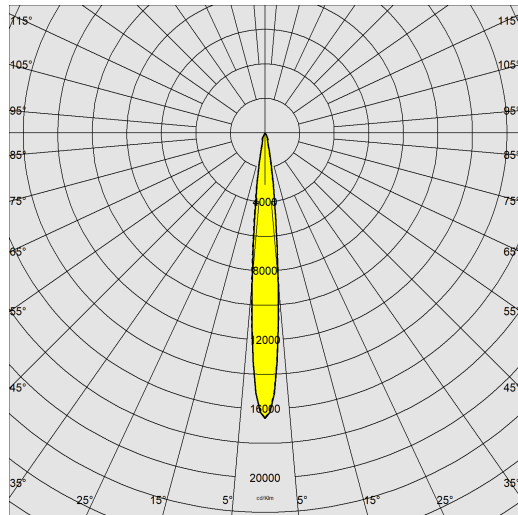

2196 - Forum LED - 2 MODULES - narrow beam XS

Code: 412770-00

PHOTOMETRIC DATA

Lighting source	LED
CRI	70
Power absorption (W)	475 W
Power absorption (total) (W)	475 W
CCT	4000 K
Low Flicker	luminaire with very low flicker: evenly distributed light for greater visual safety.
LED flux maintenance	190000 hr, L 70, B 20

MECHANICAL CHARACTERISTICS

Impact resistance rating (IK)	IK08
IP	66
Ambient temperature - min	-30 °C
Ambient temperature - max	40 °C