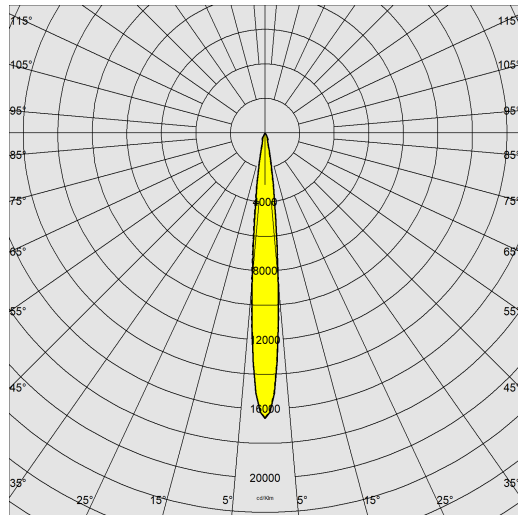

2196 - Forum LED - 2 MODULES - narrow beam XS

Code: 412771-00

PHOTOMETRIC DATA

Lighting source	LED
CRI	70
Power absorption (W)	735 W
Power absorption (total) (W)	735 W
CCT	4000 K
Low Flicker	luminaire with very low flicker: evenly distributed light for greater visual safety.
LED flux maintenance	190000 hr, L 70, B 20

MECHANICAL CHARACTERISTICS

Impact resistance rating (IK)	IK08
IP	66
Ambient temperature - min	-30 °C
Ambient temperature - max	40 °C