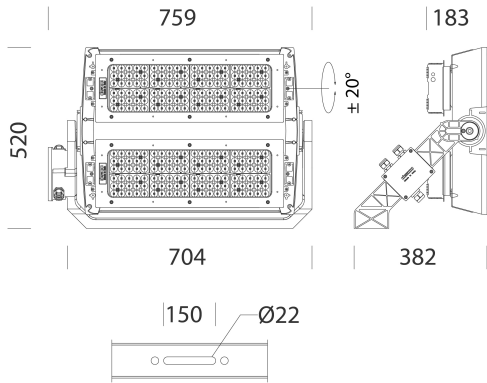

2196 - Forum LED - 2 MODULES - narrow beam XS

Code: 412771-00

MATERIALS AND COLOURS

DOWNLOAD

MOUNTS

[AssemblyInstructions 2196 09-22.pdf](#)

DESIGNS

[TechnicalDrawing 2196-7.dxf](#)

Housing	in die-cast aluminium, with cooling fins. Frame structure in die-cast aluminium with housing for fixing the support bracket.
Optics	in high-performance metallised polycarbonate.
Diffuser	extra-clear, tempered glass, 4 mm thick, resistant to thermal shock and impact (UNI-EN 12150-1:2001).
Heat sink	the heat sink is designed and made to allow the LEDs to operate at temperatures capable of ensuring excellent performance/output and long service life.
Coating	pre-treatment of metal surface, polyester powder coating to ensure resistance to corrosion and salt spray fogs, UV stabilised.
Special coating (UPON REQUEST)	upon request: available with coating tested to withstand corrosion tests in aggressive artificial atmospheres (UNI EN ISO 9227) or marine environments (sea front).
Colour	Graphite
Equipment	- with bracket. - temperature controller with auto-reset. - EN 61547 compliant surge protection. - anti-condensation valve. - goniometric scale.

STANDARDS AND COMPLIANCE

Photobiological safety class	RG0 Ethr
Markings and tests	CE
Reference standards	EN60598-1. With degree of protection according to EN60529.
Laboratory Tests	certified ball impact resistant in accordance with DIN 18032-3:2018.

GEAR

Upon request	- adjustment with DIMM 1-10V (20 to 100%) or DALI driver - power line carrier remote control - wireless control system

WARRANTY

After sales warranty	5 yr