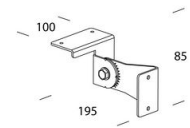

After sales warranty	5 yr
----------------------	------

1768 - Sicura - FS symmetric LED

Code: 414242-00

339 Connector

536 Wall mount

535 Adjustable bracket

376 Ceiling mount

537 Adjustable bracket