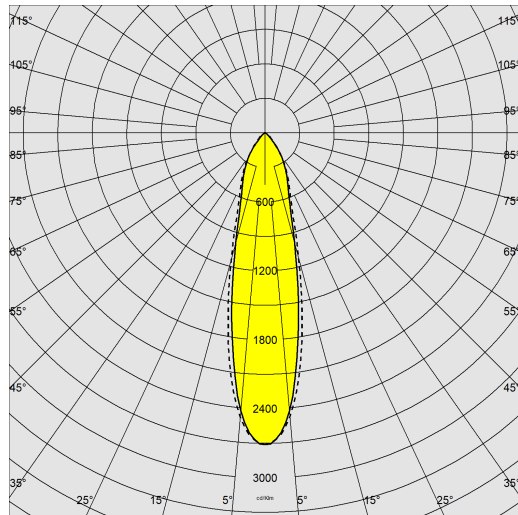

1768 - Sicura - FS symmetric LED

Code: 414242-00

GENERAL INFORMATION

Article	1768 - Sicura - FS symmetric LED
Code	414242-00

DIMENSIONS AND WEIGHT

Length (mm)	655 mm
Width (mm)	70 mm
Height (mm)	90 mm
Weight (Kg)	2.9 kg

INSTALLATION

Surface exposed to wind (mm)	L 46000 mm ² , F 59000 mm ²
------------------------------	---

ELECTRICAL CHARACTERISTICS AND CONTROLS

Voltage type	AC
Min Voltage (V)	220 V
Max Voltage (V)	240 V
Min Frequency (Hz)	50 Hz
Max Frequency (Hz)	60 Hz
Frequency (Hz)	50 Hz
Wiring name	CLD
Power factor	≥0.9
Insulation class	Class II
Controllability	None

1768 - Sicura - FS symmetric LED

Code: 414242-00

PHOTOMETRIC DATA

Distribution type	Symmetric narrow beam
Lighting source	LED
CRI	≥80
Luminous flux (output) (lm)	2931 lm
Power absorption (total) (W)	22 W
CCT	4000 K
Luminous efficacy (lm/W)	133 lm/W
Low Flicker	luminaire with very low flicker: evenly distributed light for greater visual safety.
Beam angle	30 °
LED flux maintenance	80000 hr, L 80, B 20