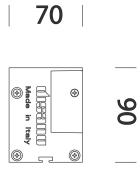

1768 - Sicura - FS symmetric LED

Code: 414242-00