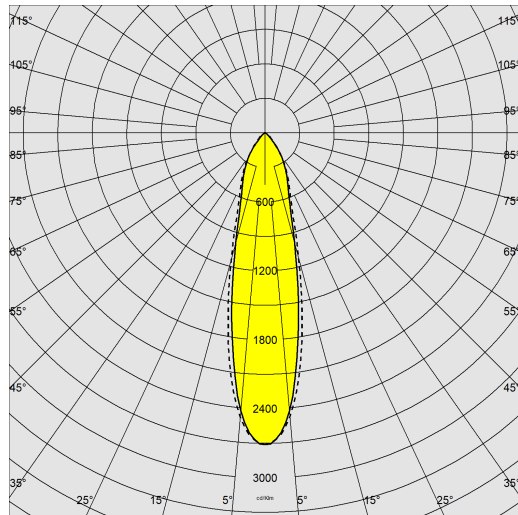

1768 - Sicura - FS symmetric LED

Code: 414243-00

GENERAL INFORMATION

Article	1768 - Sicura - FS symmetric LED
Code	414243-00

DIMENSIONS AND WEIGHT

Length (mm)	1215 mm
Width (mm)	70 mm
Height (mm)	90 mm
Weight (Kg)	5.5 kg

INSTALLATION

Surface exposed to wind (mm)	L 85000 mm ² , F 100000 mm ²
------------------------------	--

ELECTRICAL CHARACTERISTICS AND CONTROLS

Voltage type	AC
Min Voltage (V)	220 V
Max Voltage (V)	240 V
Min Frequency (Hz)	50 Hz
Max Frequency (Hz)	60 Hz
Frequency (Hz)	50 Hz
Wiring name	CLD
Power factor	≥0.9
Insulation class	Class II
Controllability	None

1768 - Sicura - FS symmetric LED

Code: 414243-00

PHOTOMETRIC DATA

Distribution type	Symmetric narrow beam
Lighting source	LED
CRI	≥80
Luminous flux (output) (lm)	5865 lm
Power absorption (total) (W)	43 W
CCT	4000 K
Luminous efficacy (lm/W)	136 lm/W
Low Flicker	luminaire with very low flicker: evenly distributed light for greater visual safety.
Beam angle	30 °
LED flux maintenance	80000 hr, L 80, B 20