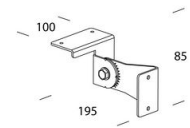

After sales warranty	5 yr
----------------------	------

1768 - Sicura - FS symmetric LED

Code: 414243-00

339 Connector

536 Wall mount

535 Adjustable bracket

376 Ceiling mount

537 Adjustable bracket