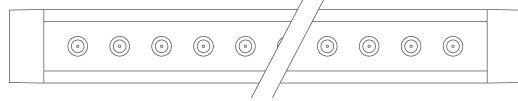

655-1215-1495

DOWNLOAD

MOUNTS

[AssemblyInstructions 1768-1769-1775 04-23.pdf](#)

DESIGNS

[BIM 1768 Sicura.zip](#)

[TechnicalDrawing 1768x.dxf](#)