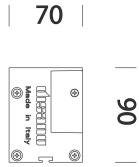

1768 - Sicura - FS symmetric LED

Code: 414243-00