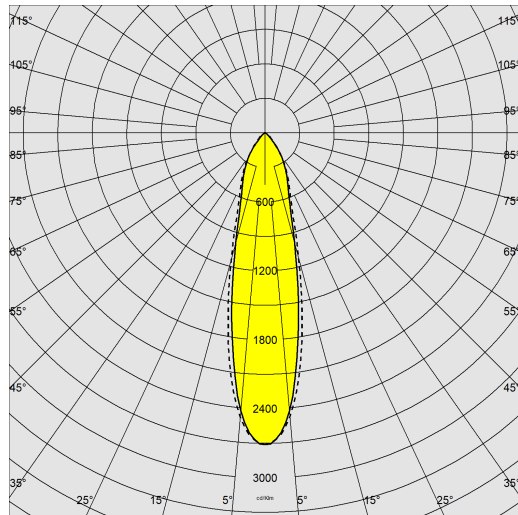

1768 - Sicura - FS symmetric LED

Code: 414243-39

GENERAL INFORMATION

Article	1768 - Sicura - FS symmetric LED
Code	414243-39

DIMENSIONS AND WEIGHT

Length (mm)	1215 mm
Width (mm)	70 mm
Height (mm)	90 mm
Weight (Kg)	5.5 kg

INSTALLATION

Surface exposed to wind (mm)	L 85000 mm ² , F 100000 mm ²
------------------------------	--

ELECTRICAL CHARACTERISTICS AND CONTROLS

Voltage type	AC
Min Voltage (V)	220 V
Max Voltage (V)	240 V
Min Frequency (Hz)	50 Hz
Max Frequency (Hz)	60 Hz
Frequency (Hz)	50 Hz
Wiring name	CLD
Power factor	≥0.9
Insulation class	Class II
Controllability	None

1768 - Sicura - FS symmetric LED

Code: 414243-39

PHOTOMETRIC DATA

Distribution type	Symmetric narrow beam
Lighting source	LED
CRI	≥80
Luminous flux (output) (lm)	5454 lm
Power absorption (total) (W)	43 W
CCT	3000 K
Luminous efficacy (lm/W)	127 lm/W
Low Flicker	luminaire with very low flicker: evenly distributed light for greater visual safety.
Beam angle	30 °
LED flux maintenance	80000 hr, L 80, B 20