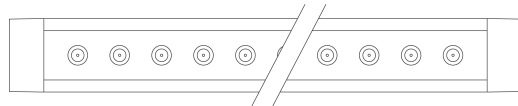

655-1215-1495

DOWNLOAD

MOUNTS

[AssemblyInstructions 1768-1769-1775 04-23.pdf](#)

DESIGNS

[BIM 1768 Sicura.zip](#)

[TechnicalDrawing 1768x.dxf](#)