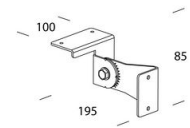

After sales warranty	5 yr
----------------------	------

1768 - Sicura - FS symmetric LED

Code: 414243-39

339 Connector

536 Wall mount

535 Adjustable bracket

376 Ceiling mount

537 Adjustable bracket