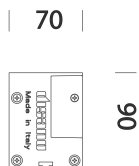

1768 - Sicura - FS symmetric LED

Code: 414243-39