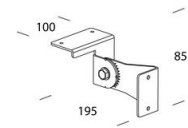

After sales warranty	5 yr
----------------------	------

1769 - Sicura - FL symmetric LED

Code: 414262-00

339 Connector

376 Ceiling mount

536 Wall mount

535 Adjustable bracket

537 Adjustable bracket