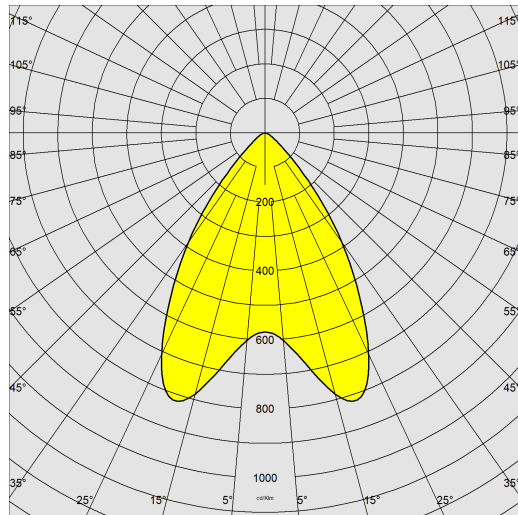

1769 - Sicura - FL symmetric LED

Code: 414262-00

GENERAL INFORMATION

Article	1769 - Sicura - FL symmetric LED
Code	414262-00

DIMENSIONS AND WEIGHT

Length (mm)	655 mm
Width (mm)	70 mm
Height (mm)	90 mm
Weight (Kg)	2.9 kg

INSTALLATION

Surface exposed to wind (mm)	L 46000 mm ² , F 59000 mm ²
------------------------------	---

ELECTRICAL CHARACTERISTICS AND CONTROLS

Voltage type	AC
Min Voltage (V)	220 V
Max Voltage (V)	240 V
Min Frequency (Hz)	50 Hz
Max Frequency (Hz)	60 Hz
Frequency (Hz)	50 Hz
Wiring name	CLD
Power factor	≥0.9
Insulation class	Class II
Controllability	None

1769 - Sicura - FL symmetric LED

Code: 414262-00

PHOTOMETRIC DATA

Distribution type	Symmetric wide beam
Lighting source	LED
CRI	≥80
Luminous flux (output) (lm)	3136 lm
Power absorption (total) (W)	22 W
CCT	4000 K
Luminous efficacy (lm/W)	143 lm/W
Low Flicker	luminaire with very low flicker: evenly distributed light for greater visual safety.
Beam angle	60 °
LED flux maintenance	80000 hr, L 80, B 20