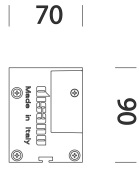

1769 - Sicura - FL symmetric LED

Code: 414262-00