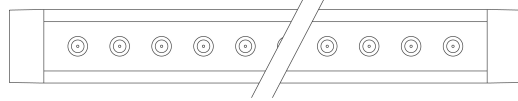

655-1215-1495

DOWNLOAD

MOUNTS

[AssemblyInstructions 1768-1769-1775 04-23.pdf](#)

DESIGNS

[BIM 1769 Sicura.zip](#)

[TechnicalDrawing 1768x.dxf](#)