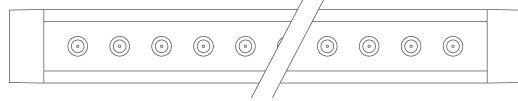

655-1215-1495

DOWNLOAD

MOUNTS

[AssemblyInstructions 1768-1769-1775 04-23.pdf](#)