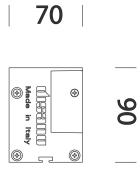

1769 - Sicura - FL symmetric LED

Code: 414263-00