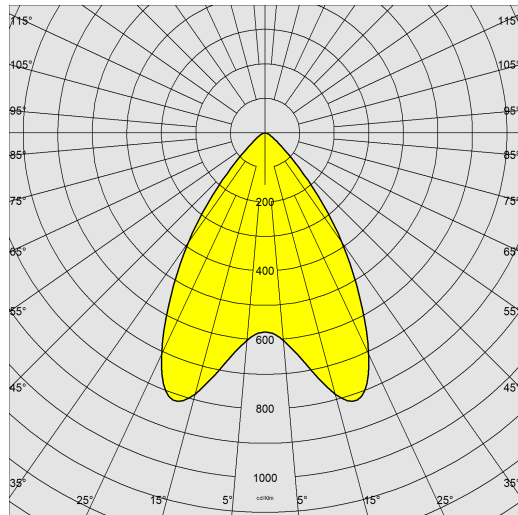

### DIMENSIONS AND WEIGHT

Length (mm)	1215 mm
Width (mm)	70 mm
Height (mm)	90 mm
Weight (Kg)	5.6 kg

### PHOTOMETRIC DATA

Distribution type	Symmetric wide beam
Lighting source	LED
CRI	≥80
Luminous flux (output) (lm)	6272 lm
Power absorption (total) (W)	43 W
CCT	4000 K
Luminous efficacy (lm/W)	146 lm/W
Low Flicker	luminaire with very low flicker: evenly distributed light for greater visual safety.
Beam angle	60 °
LED flux maintenance	80000 hr, L 80, B 20