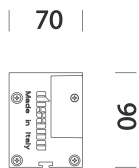

1769 - Sicura - FL symmetric LED

Code: 414264-00