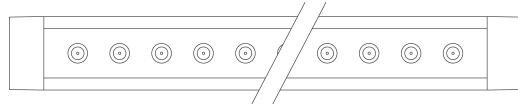

655-1215-1495

DOWNLOAD

MOUNTS

[AssemblyInstructions 1768-1769-1775 04-23.pdf](#)