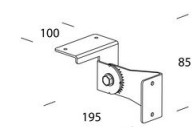

### DIMENSIONS AND WEIGHT

Length (mm)	1495 mm
Width (mm)	70 mm
Height (mm)	90 mm
Weight (Kg)	6.6 kg

## 1769 - Sicura - FL symmetric LED

Code: 414264-00

339 Connector

376 Ceiling mount

536 Wall mount

535 Adjustable bracket

537 Adjustable bracket