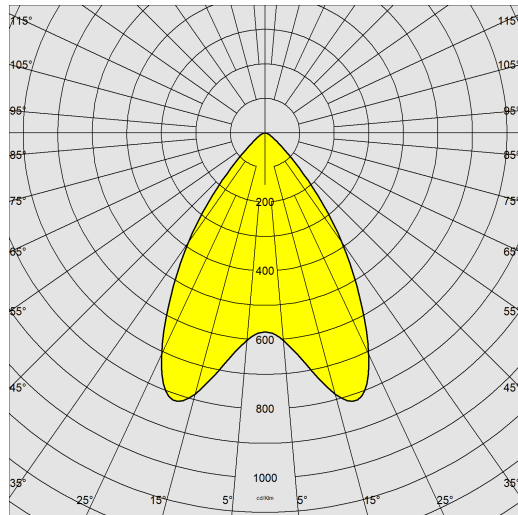

### DIMENSIONS AND WEIGHT

Length (mm)	1495 mm
Width (mm)	70 mm
Height (mm)	90 mm
Weight (Kg)	6.6 kg

### PHOTOMETRIC DATA

Distribution type	Symmetric wide beam
Lighting source	LED
CRI	≥80
Luminous flux (output) (lm)	7840 lm
Power absorption (total) (W)	54 W
CCT	4000 K
Luminous efficacy (lm/W)	145 lm/W
Low Flicker	luminaire with very low flicker: evenly distributed light for greater visual safety.
Beam angle	60 °
LED flux maintenance	80000 hr, L 80, B 20