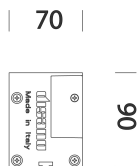

1769 - Sicura - FL symmetric LED

Code: 414264-00