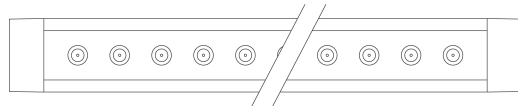

655-1215-1495

DOWNLOAD

MOUNTS

[AssemblyInstructions 1768-1769-1775 04-23.pdf](#)

DESIGNS

[BIM 1769 Sicura.zip](#)

[TechnicalDrawing 1768x.dxf](#)