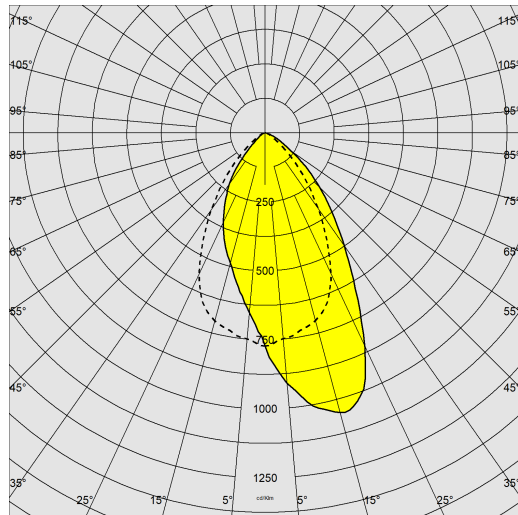

### DIMENSIONS AND WEIGHT

Length (mm)	645 mm
Width (mm)	112 mm
Height (mm)	100 mm
Weight (Kg)	4.4 kg

### PHOTOMETRIC DATA

Distribution type	Asymmetric
Lighting source	LED
CRI	≥80
Luminous flux (output) (lm)	2849 lm
Power absorption (total) (W)	22 W
CCT	4000 K
Luminous efficacy (lm/W)	130 lm/W
LED flux maintenance	50000 hr, L 80, B 20