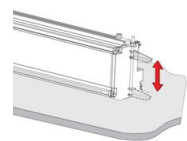

1838 - Sicura - asymmetric LED

Code: 414280-00

905 Bracket for false ceiling