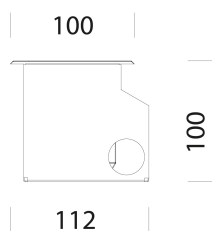

1838 - Sicura - asymmetric LED

Code: 414280-00

MATERIALS AND COLOURS

645/1210/1490