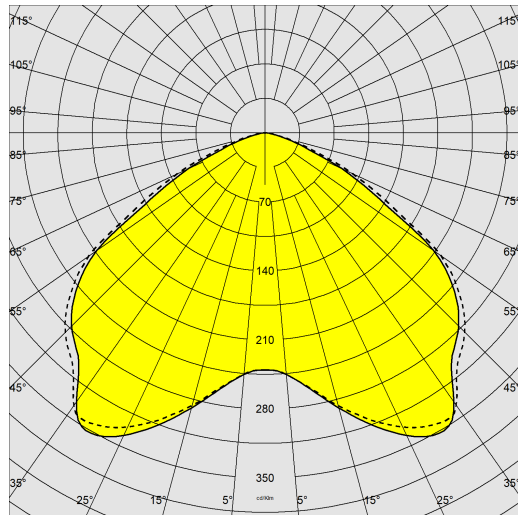

1891 - Rodio HE - symmetric wide beam

Code: 414737-00

GENERAL INFORMATION

Article	1891 - Rodio HE - symmetric wide beam
Code	414737-00

DIMENSIONS AND WEIGHT

Length (mm)	568 mm
Width (mm)	333 mm
Height (mm)	90 mm
Weight (Kg)	8 kg

1891 - Rodio HE - symmetric wide beam

Code: 414737-00

PHOTOMETRIC DATA

Distribution type	Symmetric wide beam
Lighting source	LED
CRI	80
Luminous flux (output) (lm)	18898 lm
Power absorption (total) (W)	102 W
CCT	4000 K
Luminous efficacy (lm/W)	185 lm/W
Low Flicker	luminaire with very low flicker: evenly distributed light for greater visual safety.
Colour consistency	SDCM4
LED flux maintenance	80000 hr, L 80, B 20