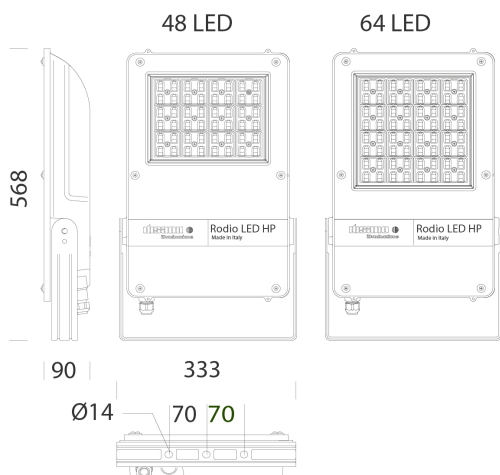

1891 - Rodio HE - symmetric wide beam

Code: 414737-00

PHOTOMETRIC DATA

Distribution type	Symmetric wide beam
Lighting source	LED
CRI	80
Luminous flux (output) (lm)	18898 lm
Power absorption (total) (W)	102 W
CCT	4000 K
Luminous efficacy (lm/W)	185 lm/W
Low Flicker	luminaire with very low flicker: evenly distributed light for greater visual safety.
Colour consistency	SDCM4
LED flux maintenance	80000 hr, L 80, B 20

MECHANICAL CHARACTERISTICS

Impact resistance rating (IK)	IK08
IP	66
Ambient temperature - min	-20 °C
Ambient temperature - max	40 °C

1891 - Rodio HE - symmetric wide beam

Code: 414737-00

MATERIALS AND COLOURS