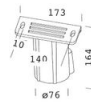

WARRANTY

After sales warranty	5 yr
----------------------	------

1891 - Rodio HE - symmetric wide beam

Code: 414738-00

333 Connection for diam. 60 pole

334 Connection for diam. 76 pole

350 Protection grid - Rodio 36LED