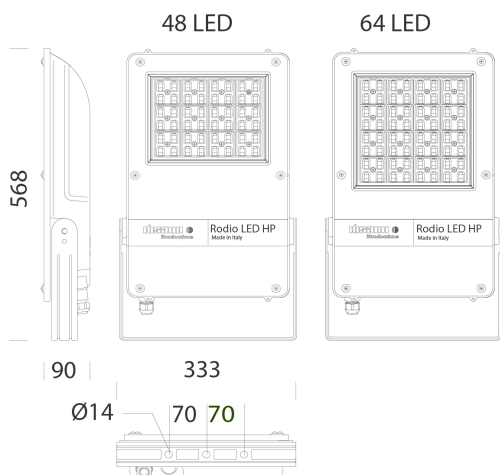

1891 - Rodio HE - symmetric wide beam

Code: 414738-00

PHOTOMETRIC DATA

Distribution type	Symmetric wide beam
Lighting source	LED
CRI	80
Luminous flux (output) (lm)	27187 lm
Power absorption (total) (W)	158 W
CCT	4000 K
Luminous efficacy (lm/W)	172 lm/W
Low Flicker	luminaire with very low flicker: evenly distributed light for greater visual safety.
Colour consistency	SDCM4
LED flux maintenance	80000 hr, L 80, B 20

MECHANICAL CHARACTERISTICS

Impact resistance rating (IK)	IK08
IP	66
Ambient temperature - min	-20 °C
Ambient temperature - max	40 °C

1891 - Rodio HE - symmetric wide beam

Code: 414738-00

MATERIALS AND COLOURS