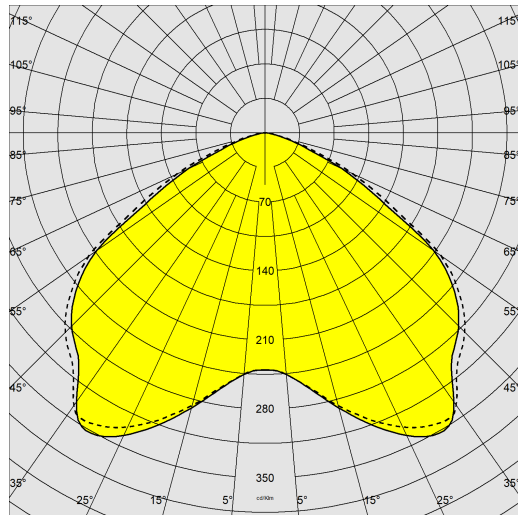

1891 - Rodio HE - symmetric wide beam

Code: 414738-00

GENERAL INFORMATION

Article	1891 - Rodio HE - symmetric wide beam
Code	414738-00

DIMENSIONS AND WEIGHT

Length (mm)	568 mm
Width (mm)	333 mm
Height (mm)	90 mm
Weight (Kg)	8 kg

1891 - Rodio HE - symmetric wide beam

Code: 414738-00

PHOTOMETRIC DATA

Distribution type	Symmetric wide beam
Lighting source	LED
CRI	80
Luminous flux (output) (lm)	27187 lm
Power absorption (total) (W)	158 W
CCT	4000 K
Luminous efficacy (lm/W)	172 lm/W
Low Flicker	luminaire with very low flicker: evenly distributed light for greater visual safety.
Colour consistency	SDCM4
LED flux maintenance	80000 hr, L 80, B 20