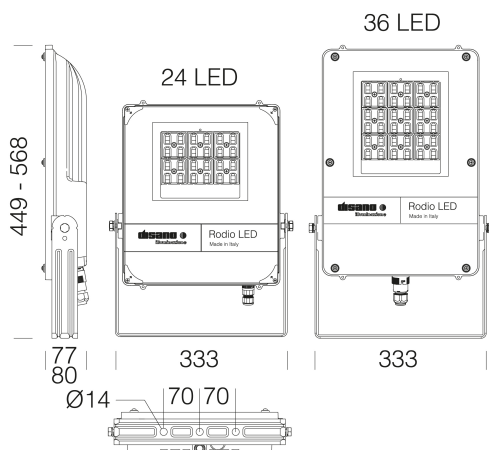

1892 - Rodio LED - street optics

Code: 414776-00

MATERIALS AND COLOURS

DOWNLOAD

MOUNTS

[AssemblyInstructions rodio 05-24.pdf](#)

DESIGNS

[BIM 1892 street type 11-23.zip](#)

[TechnicalDrawing 1892.dxf](#)

[TechnicalDrawing3D disano 1892 rodio.3ds](#)

Housing	in die-cast aluminium with cooling fins integrated in the cover.
Optics	in high-performance PMMA resistant to high temperatures and UV rays.
Diffuser	tempered glass, 5 mm thick, resistant to thermal shock and impact (UNI EN 12150-1:2001).
Heat sink	the heat sink is designed and made to allow the LEDs to operate at temperatures capable of ensuring excellent performance/output and long service life.
Coating	pre-treatment of metal surface, polyester powder coating to ensure resistance to corrosion and salt spray fogs, UV stabilised.
Special coating (UPON REQUEST)	upon request: available with coating tested to withstand corrosion tests in aggressive artificial atmospheres (UNI EN ISO 9227) or marine environments (sea front).
Colour	Graphite
Equipment	- with galvanised and painted bracket - waterproof connector for quick installation with no need to open the fixture - EN 61547 compliant surge protection - anti-condensation valve - silicone rubber gasket - external screws and bolts in stainless steel

STANDARDS AND COMPLIANCE

Photobiological safety class	RG0 Ethr
Markings and tests	CE, ENEC
Reference standards	EN60598-1. With degree of protection according to EN60529.
Energy Label	C

GEAR

Upon request	- protection of up to 10kV. - Virtual midnight (subcode -30) - amber LED (subcode -73 - 2200K) - possibility of central light management or with external presence/light sensors. - special version (with conformal coating treatment with subcode -38) featuring high chemical resistance for environments with high chlorine content.

WARRANTY

After sales warranty	5 yr