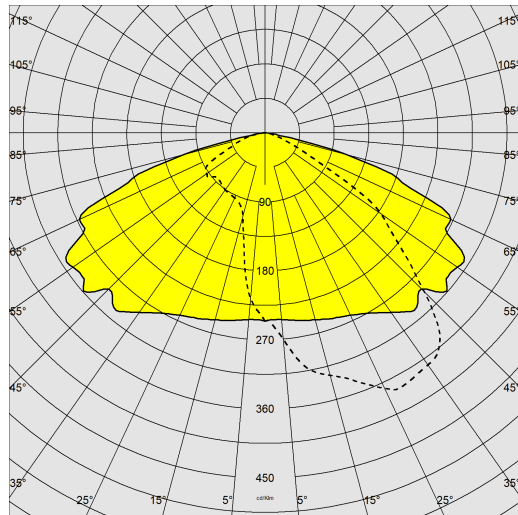

1892 - Rodio LED - street optics

Code: 414776-00

PHOTOMETRIC DATA

Lighting source	LED
CRI	80
Luminous flux (output) (lm)	17211 lm
Power absorption (total) (W)	118 W
CCT	4000 K
Luminous efficacy (lm/W)	146 lm/W
Low Flicker	luminaire with very low flicker: evenly distributed light for greater visual safety.
Colour consistency	SDCM4
LED flux maintenance	80000 hr, L 80, B 20

MECHANICAL CHARACTERISTICS

Impact resistance rating (IK)	IK08
IP	66
Ambient temperature - min	-40 °C
Ambient temperature - max	40 °C