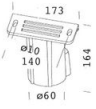

1892 - Rodio LED - street optics

Code: 414776-00

333 Connection for diam. 60 pole