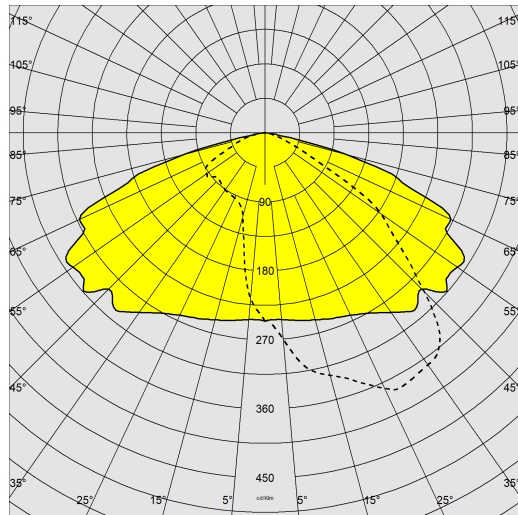

1892 - Rodio LED - street optics

Code: 414777-00

GENERAL INFORMATION

Article	1892 - Rodio LED - street optics
Code	414777-00

DIMENSIONS AND WEIGHT

Length (mm)	568 mm
Width (mm)	333 mm
Height (mm)	80 mm
Weight (Kg)	6.5 kg

1892 - Rodio LED - street optics

Code: 414777-00

PHOTOMETRIC DATA

Lighting source	LED
CRI	80
Luminous flux (output) (lm)	21492 lm
Power absorption (total) (W)	157 W
CCT	4000 K
Luminous efficacy (lm/W)	137 lm/W
Low Flicker	luminaire with very low flicker: evenly distributed light for greater visual safety.
Colour consistency	SDCM4
LED flux maintenance	80000 hr, L 80, B 20