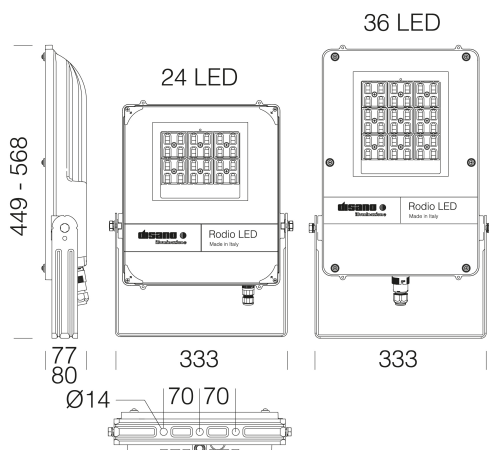

1892 - Rodio LED - street optics

Code: 414777-00

MATERIALS AND COLOURS

DOWNLOAD

MOUNTS

[AssemblyInstructions rodio 05-24.pdf](#)

DESIGNS

[BIM 1892 street type 11-23.zip](#)

[TechnicalDrawing 1892.dxf](#)

[TechnicalDrawing3D disano 1892 rodio.3ds](#)

Housing	in die-cast aluminium with cooling fins integrated in the cover.
Optics	in high-performance PMMA resistant to high temperatures and UV rays.
Diffuser	tempered glass, 5 mm thick, resistant to thermal shock and impact (UNI EN 12150-1:2001).
Heat sink	the heat sink is designed and made to allow the LEDs to operate at temperatures capable of ensuring excellent performance/output and long service life.
Coating	pre-treatment of metal surface, polyester powder coating to ensure resistance to corrosion and salt spray fogs, UV stabilised.
Special coating (UPON REQUEST)	upon request: available with coating tested to withstand corrosion tests in aggressive artificial atmospheres (UNI EN ISO 9227) or marine environments (sea front).
Colour	Graphite
Equipment	- with galvanised and painted bracket - waterproof connector for quick installation with no need to open the fixture - EN 61547 compliant surge protection - anti-condensation valve - silicone rubber gasket - external screws and bolts in stainless steel

STANDARDS AND COMPLIANCE

Photobiological safety class	RG0 Ethr
Markings and tests	CE, ENEC
Reference standards	EN60598-1. With degree of protection according to EN60529.
Energy Label	C

GEAR

Upon request	- protection of up to 10kV. - Virtual midnight (subcode -30) - amber LED (subcode -73 - 2200K) - possibility of central light management or with external presence/light sensors. - special version (with conformal coating treatment with subcode -38) featuring high chemical resistance for environments with high chlorine content.

WARRANTY

After sales warranty	5 yr