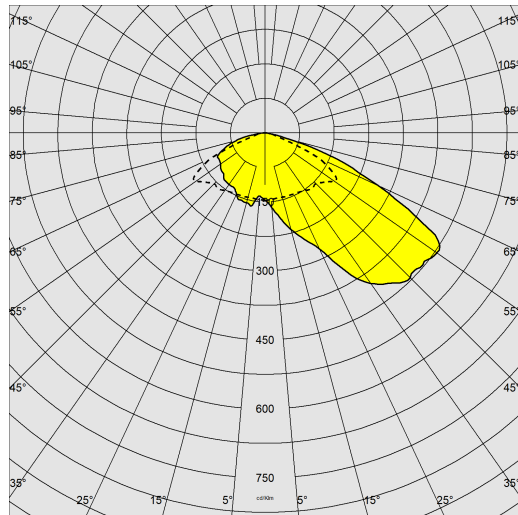

1893 - Rodio - street optics - large areas

Code: 414779-39

GENERAL INFORMATION

Article	1893 - Rodio - street optics - large areas
Code	414779-39

DIMENSIONS AND WEIGHT

Length (mm)	568 mm
Width (mm)	333 mm
Height (mm)	80 mm
Weight (Kg)	6.5 kg

1893 - Rodio - street optics - large areas

Code: 414779-39

PHOTOMETRIC DATA

Lighting source	LED
CRI	80
Luminous flux (output) (lm)	19987 lm
Power absorption (total) (W)	157 W
CCT	3000 K
Luminous efficacy (lm/W)	127 lm/W
Low Flicker	luminaire with very low flicker: evenly distributed light for greater visual safety.
Colour consistency	SDCM4
LED flux maintenance	80000 hr, L 80, B 20