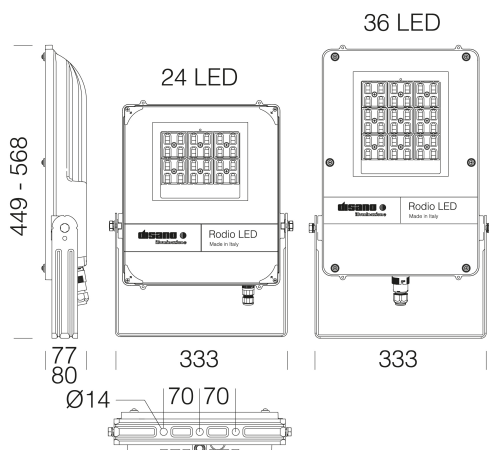

1893 - Rodio - street optics - large areas

Code: 414779-39

MATERIALS AND COLOURS

DOWNLOAD

MOUNTS

[AssemblyInstructions rodio 05-24.pdf](#)

DESIGNS

[TechnicalDrawing 1893.dxf](#)

Housing	in die-cast aluminium with cooling fins integrated in the cover.
Optics	in high-performance PMMA resistant to high temperatures and UV rays.
Diffuser	tempered glass, 5 mm thick, resistant to thermal shock and impact (UNI EN 12150-1:2001).
Heat sink	the heat sink is designed and made to allow the LEDs to operate at temperatures capable of ensuring excellent performance/output and long service life.
Coating	pre-treatment of metal surface, polyester powder coating to ensure resistance to corrosion and salt spray fogs, UV stabilised.
Special coating (UPON REQUEST)	- Upon request: protective coating recommended for marine environments within 5 km (3 miles) of the sea. - Upon request: conformal coating compliant, subcode -38 with high chemical resistance for environments with a high concentration of chlorine
Colour	Graphite
Equipment	- with galvanised and painted bracket - waterproof connector for quick installation with no need to open the fixture - EN 61547 compliant surge protection - anti-condensation valve - silicone rubber gasket - external screws and bolts in stainless steel

STANDARDS AND COMPLIANCE

Photobiological safety class	RG0 Ethr
Markings and tests	CE, ENEC
Reference standards	EN60598-1. They have a degree of protection according to the EN60529 standard.
Energy Label	C

GEAR

Upon request	- protection of up to 10kV. - Virtual midnight (subcode -30) - amber LED (subcode -73 - 2200K) - possibility of central light management or with external presence/light sensors. - special version (with conformal coating treatment with subcode -38) featuring high chemical resistance for environments with high chlorine content.

WARRANTY

After sales warranty	5 yr