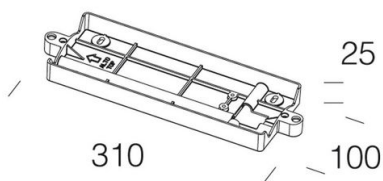

## 401 - Cilindro wall mount

Code: 420450-00

### DIMENSIONS AND WEIGHT

Length (mm)	310 mm
Width (mm)	100 mm
Height (mm)	25 mm
Weight (Kg)	0.34 kg

in alluminio per applicare a parete Cilindro.