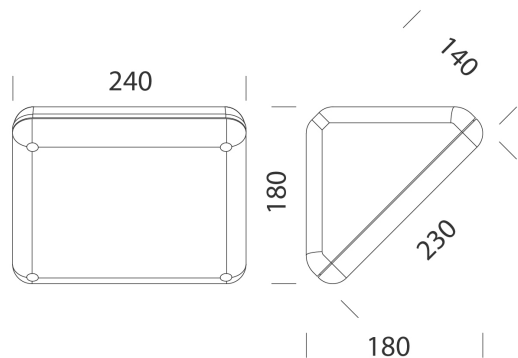

1260 - Vega LED

Code: 420690-00

DOWNLOAD

MOUNTS

[AssemblyInstructions 1260 06-22.pdf](#)

DESIGNS

[TechnicalDrawing 1260b.dxf](#)

MATERIALS AND COLOURS

Housing	thermoplastic material, shatterproof, UV stabilised, RAL7045 grey colour.
Optics	anodised and polished 99.85 aluminium.
Diffuser	in anti-glare matt polycarbonate, shatterproof and V2 self-extinguishing, UV stabilised, anti-yellowing, externally smooth and dustproof.
Colour	Grey
Equipment	- complete with fixing plate. - EPDM foam bowl gasket. - external screws in galvanised stainless steel with black OR.

STANDARDS AND COMPLIANCE

Photobiological safety class	RG0
Markings and tests	CE
Reference standards	EN60598-1. They have a degree of protection according to the EN60529 standard.

WARRANTY

After sales warranty	3 yr