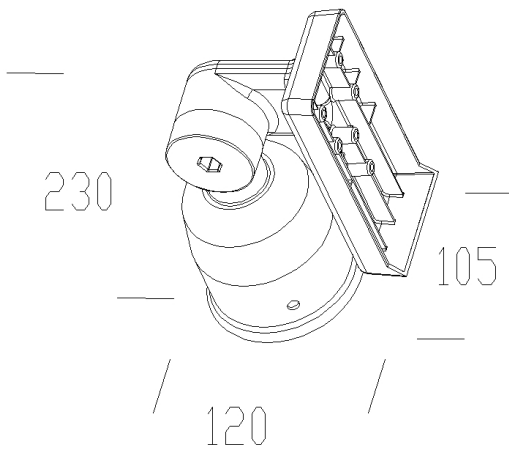

1266 - Joint

Code: 420915-00

GENERAL INFORMATION

Article	1266 - Joint
Code	420915-00

DIMENSIONS AND WEIGHT

Length (mm)	120 mm
Width (mm)	105 mm
Height (mm)	230 mm
Weight (Kg)	0.05 kg

1266 Snodo

1266 - Joint

Code: 420915-00

1266 - Joint

Code: 420915-00

MATERIALS AND COLOURS

Housing	one-lamp adjustable support in die-cast aluminium, black. For Ø 60 pole.
Pole connection	//
Colour	Black

WARRANTY

After sales warranty	0 yr
----------------------	------