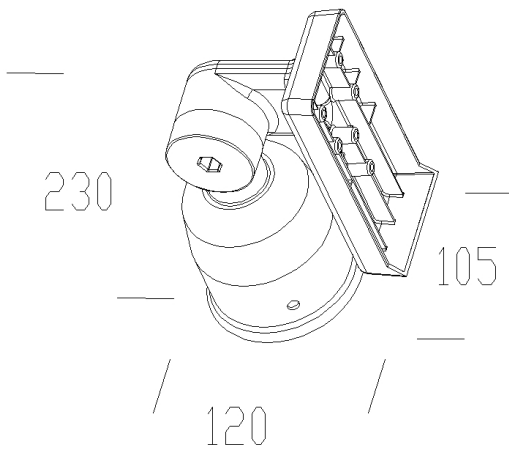

1266 - Joint

Code: 420915-00

GENERAL INFORMATION

Article	1266 - Joint
Code	420915-00

DIMENSIONS AND WEIGHT

Height (mm)	230 mm
Weight (Kg)	0.05 kg

1266 Snodo

1266 - Joint

Code: 420915-00

1266 - Joint

Code: 420915-00

MATERIALS AND COLOURS

Housing	one-lamp adjustable support in die-cast aluminium, black. For \varnothing 60 pole.
Pole connection	//
Colour	Black

WARRANTY

After sales warranty	0 yr
----------------------	------