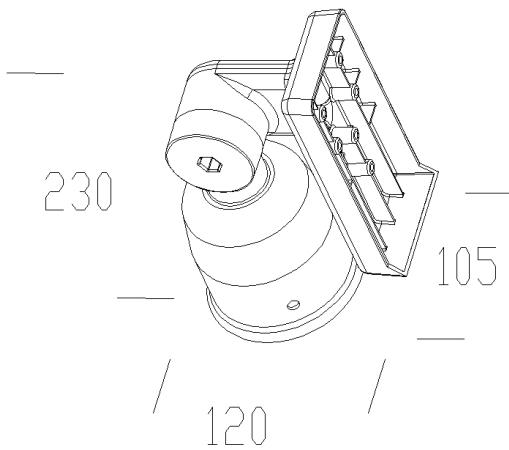

1266 - Joint

Code: 420916-00

GENERAL INFORMATION

Article	1266 - Joint
Code	420916-00

DIMENSIONS AND WEIGHT

Length (mm)	120 mm
Width (mm)	105 mm
Height (mm)	230 mm
Weight (Kg)	0.05 kg

1266 Joint

1266 - Joint

Code: 420916-00

1266 - Joint

Code: 420916-00

MATERIALS AND COLOURS

Housing	one-lamp adjustable support in die-cast aluminium, black. For Ø 60 pole.
Pole connection	//
Colour	Grey

WARRANTY

After sales warranty	0 yr
----------------------	------