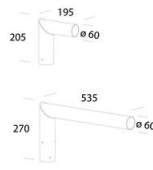

## DIMENSIONS AND WEIGHT

Length (mm)	695 mm
Width (mm)	360 mm
Height (mm)	132 mm
Weight (Kg)	5.5 kg

## 3584 - Volo - street - High Performance

Code: 424640-00

**405 Adjustable Connection**

**205 Mast-top mount**

**248 Wall mount**