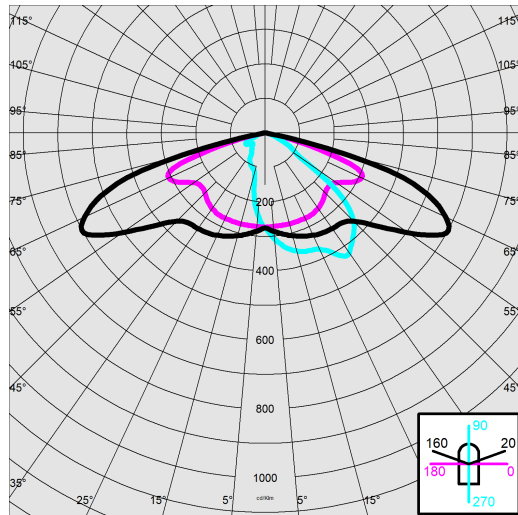

### PHOTOMETRIC DATA

Lighting source	LED
CRI	70
Luminous flux (output) (lm)	4346 lm
Power absorption (total) (W)	27 W
CCT	4000 K
Luminous efficacy (lm/W)	161 lm/W
Low Flicker	luminaire with very low flicker: evenly distributed light for greater visual safety.
LED flux maintenance	80000 hr, L 80, B 20