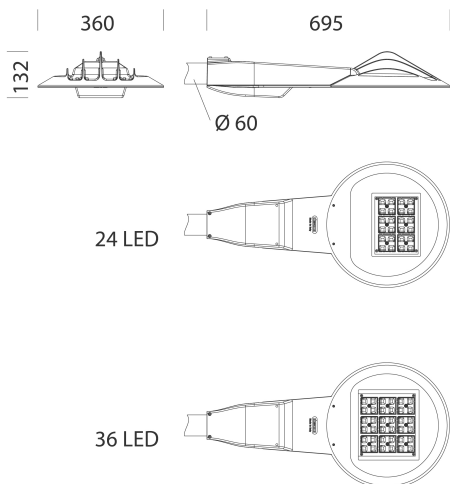

3584 - Volo - street - High Performance

Code: 424640-00

MATERIALS AND COLOURS

DOWNLOAD

MOUNTS

[AssemblyInstructions volo 03-23.pdf](#)

DESIGNS

[TechnicalDrawing 3584.dxf](#)

Housing	in die-cast aluminium and designed with a very small surface exposed to wind. Cooling fins integrated in the cover.
Optics	in high-performance PMMA resistant to high temperatures and UV rays.
Diffuser	tempered glass, 4 mm thick, resistant to thermal shock and impact (UNI EN 12150-1:2001).
Heat sink	the heat sink is designed and made to allow the LEDs to operate at temperatures capable of ensuring excellent performance/output and long service life.
Pole connection	die-cast aluminium. For poles with a diameter of 60 mm.
Coating	the fully automated powder-coating cycle involves a polyester-based, salt-spray corrosion-resistant and UV-stabilised paint.
Special coating (UPON REQUEST)	Upon request: protective coating recommended for marine environments within 5 km (3 miles) of the sea.
Colour	Graphite
Equipment	- waterproof connector for quick installation with no need to open the fixture. - anti-condensation valve. - temperature controller with auto-reset. - EN 61547 compliant surge protection. - ADVANCED PROG built-in functions.

STANDARDS AND COMPLIANCE

Photobiological safety class	RG0 Ethr
Markings and tests	CE, ENEC
Reference standards	EN60598-1. With degree of protection according to EN60529.
Energy Label	C

GEAR

Upon request	- Nema Socket, to be ordered with subcode 40 (wall cap to be ordered separately) - Zhaga Socket, to be ordered with subcode 0054 (supplied with cap)

WARRANTY

After sales warranty	5 yr