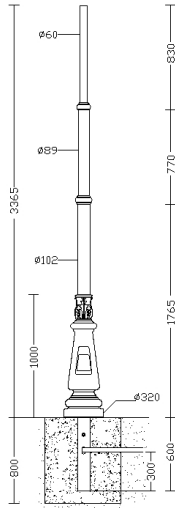

1411 - Single tapered pole to be buried

Code: 425230-00

GENERAL INFORMATION

Article	1411 - Single tapered pole to be buried
Code	425230-00

DIMENSIONS AND WEIGHT

Weight (Kg)	0 kg
-------------	------

1411 Palo rastremato singolo da interrare

1411 - Single tapered pole to be buried

Code: 425230-00

1411 - Single tapered pole to be buried

Code: 425230-00

DOWNLOAD

DESIGNS

TechnicalDrawing 1411.dxf

TechnicalDrawing3D disano 1411 lucerna
simple.3ds

MATERIALS AND COLOURS

Housing	Hot-dip galvanised steel. With inspection window and 2 x 16A fuses, removable terminal block. Stainless steel screws.
Pole connection	0
Coating	thermoset polyester powder coated.
Colour	Anthracite

WARRANTY

After sales warranty	0 yr
----------------------	------

1411 - Single tapered pole to be buried

Code: 425230-00