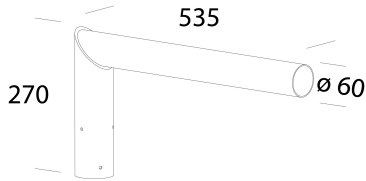

205 - Mast-top mount

Code: 426948-00

MATERIALS AND COLOURS

Housing	in steel. To be used for Ø 60 mast-top mount. Fixed 90° connection. 426941-00: L 195mm 426948-00: L 535 mm
Pole connection	0
Colour	Grey9007

STANDARDS AND COMPLIANCE

Markings and tests	CE

WARRANTY

After sales warranty	0 yr