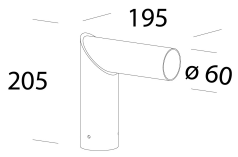

205 - Mast-top mount

Code: 426948-00

MATERIALS AND COLOURS

Housing	in steel. To be used for Ø 60 mast-top mount. Fixed 90° connection. 426941-00: L 195mm 426948-00: L 535 mm
Pole connection	0
Colour	Grey9007

STANDARDS AND COMPLIANCE

Markings and tests	CE

WARRANTY

After sales warranty	0 yr