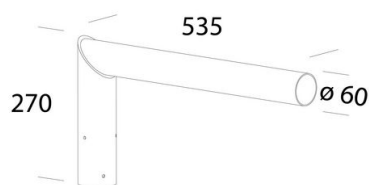

### DIMENSIONS AND WEIGHT

Length (mm)	195 mm
Width (mm)	270 mm
Height (mm)	205 mm
Diameter (Ø) (mm)	60 mm
Weight (Kg)	1.6 kg

205 Attacco testa-palo

**205 - Mast-top mount**

---

Code: 426948-00

### MATERIALS AND COLOURS

Housing	in steel. To be used for Ø 60 mast-top mount. Fixed 90° connection. 426941-00: L 195mm 426948-00: L 535 mm
Pole connection	0
Colour	Grey9007