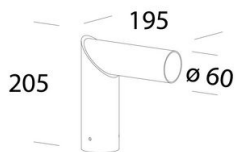

### DIMENSIONS AND WEIGHT

Length (mm)	195 mm
Width (mm)	270 mm
Height (mm)	205 mm
Diameter (Ø) (mm)	60 mm
Weight (Kg)	1.6 kg

205 Attacco testa-palo

**205 - Mast-top mount**

---

Code: 426948-00