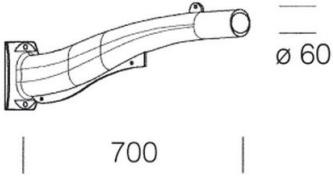

210 - Arm

Code: 426950-00

GENERAL INFORMATION

Article	210 - Arm
Code	426950-00

DIMENSIONS AND WEIGHT

Length (mm)	700 mm
Width (mm)	85 mm
Height (mm)	140 mm
Weight (Kg)	3.4 kg

in aluminium, to be used with acc. 211/300 for pole mount.

210 - Arm

Code: 426950-00

210 - Arm

Code: 426950-00

MATERIALS AND COLOURS

Housing	in aluminium, to be used with acc. 211/300 for pole mount.
Pole connection	//
Colour	Grey9007

WARRANTY

After sales warranty	0 yr
----------------------	------