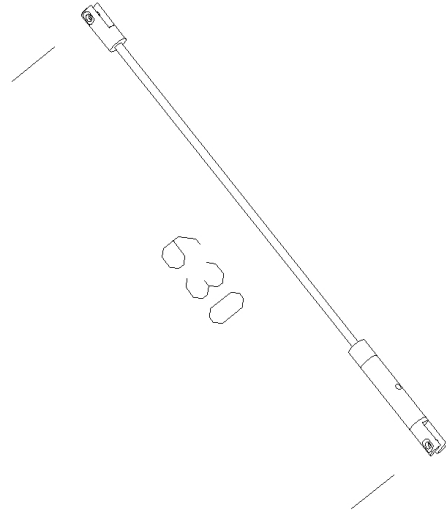

215 - Tie rod

Code: 426960-00

GENERAL INFORMATION

Article	215 - Tie rod
Code	426960-00

DIMENSIONS AND WEIGHT

Height (mm)	630 mm
Diameter (Ø) (mm)	20 mm
Weight (Kg)	0.24 kg

in steel, to be used with arm acc. 210 and with acc. 211/212.

215 - Tie rod

Code: 426960-00

215 - Tie rod

Code: 426960-00

MATERIALS AND COLOURS

Housing	in steel, to be used with arm acc. 210 and with acc. 211/212.
Pole connection	//
Colour	Steel

WARRANTY

After sales warranty	0 yr
----------------------	------

[DOWNLOAD](#)

DESIGNS

[TechnicalDrawing acc 215.dxf](#)

215 - Tie rod

Code: 426960-00

1756 Monza FX

1756 Monza HP - high performance