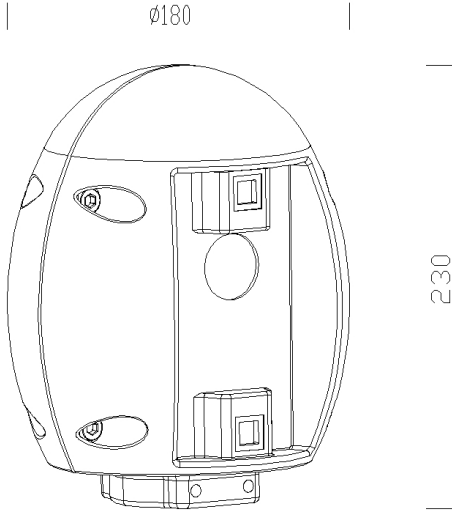

300 - Oliva

Code: 426971-00

MATERIALS AND COLOURS

Housing	in die-cast aluminium. For the installation of arms acc. 210/301 on $\varnothing$ 60 pole.
Pole connection	//
Colour	Graphite

WARRANTY

After sales warranty	0 yr

DOWNLOAD

MOUNTS

[AssemblyInstructions acc 300-301.pdf](#)

DESIGNS

[TechnicalDrawing acc 300.dxf](#)

[TechnicalDrawing3D disano 300.3ds](#)