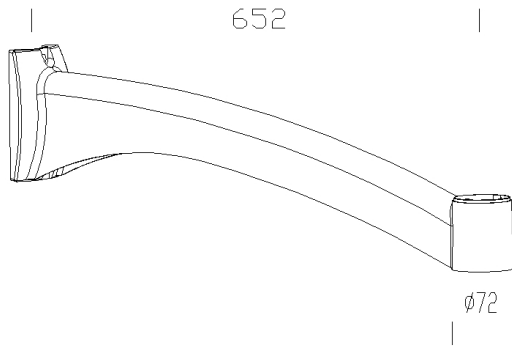

301 - Oliva arm

Code: 426972-00

MATERIALS AND COLOURS

Housing	in aluminium, to be used with acc. 300 or 303 for pole mount or with acc. 302/303 for wall mount.
Pole connection	//
Colour	Grey9007

WARRANTY

After sales warranty	0 yr

DOWNLOAD

MOUNTS

[AssemblyInstructions acc 300-301.pdf](#)

DESIGNS

[TechnicalDrawing 301b.dxf](#)

[TechnicalDrawing3D disano 301.3ds](#)