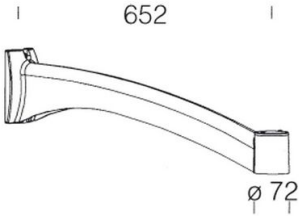

301 - Oliva arm

Code: 426972-00

GENERAL INFORMATION

Article	301 - Oliva arm
Code	426972-00

DIMENSIONS AND WEIGHT

Length (mm)	652 mm
Width (mm)	85 mm
Height (mm)	140 mm
Weight (Kg)	2.3 kg

301 Oliva arm

301 - Oliva arm

Code: 426972-00

301 - Oliva arm

Code: 426972-00

MATERIALS AND COLOURS

Housing	in aluminium, to be used with acc. 300 or 303 for pole mount or with acc. 302/303 for wall mount.
Pole connection	//
Colour	Grey9007

301 - Oliva arm

Code: 426972-00