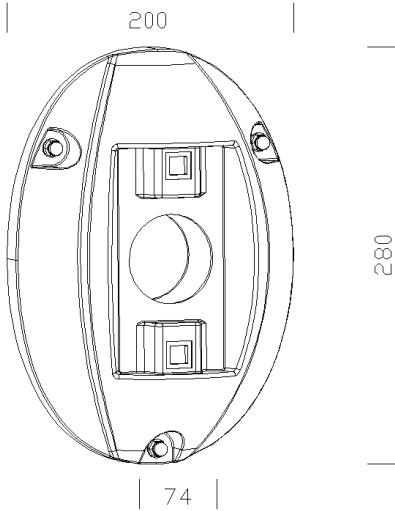

302 - Wall mount

Code: 426974-00

GENERAL INFORMATION

Article	302 - Wall mount
Code	426974-00

DIMENSIONS AND WEIGHT

Length (mm)	200 mm
Width (mm)	74 mm
Height (mm)	280 mm
Weight (Kg)	1.85 kg

in nylon. IP40 box for remote installation.

302 - Wall mount

Code: 426974-00

302 - Wall mount

Code: 426974-00

MATERIALS AND COLOURS

Housing	in nylon. IP40 box for remote installation.
Colour	Grey9007

WARRANTY

After sales warranty	0 yr
----------------------	------