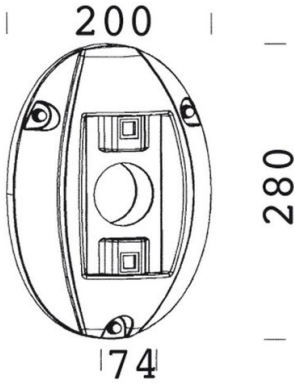

302 - Wall mount

Code: 426974-00

GENERAL INFORMATION

Article	302 - Wall mount
Code	426974-00

DIMENSIONS AND WEIGHT

Length (mm)	200 mm
Width (mm)	74 mm
Height (mm)	280 mm
Weight (Kg)	1.85 kg

in nylon. IP40 box for remote installation.

302 - Wall mount

Code: 426974-00

302 - Wall mount

Code: 426974-00

MATERIALS AND COLOURS

Housing	in nylon. IP40 box for remote installation.
Colour	Grey9007

WARRANTY

After sales warranty	0 yr
----------------------	------