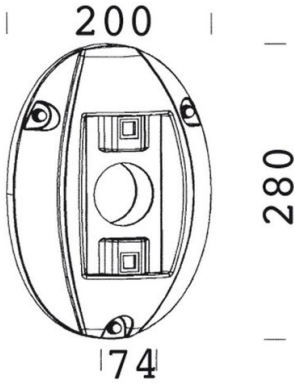

302 - Wall mount

Code: 426975-00

GENERAL INFORMATION

| | |
|---------|------------------|
| Article | 302 - Wall mount |
| Code | 426975-00 |

DIMENSIONS AND WEIGHT

| | |
|-------------|---------|
| Length (mm) | 200 mm |
| Width (mm) | 74 mm |
| Height (mm) | 280 mm |
| Weight (Kg) | 1.85 kg |

in nylon. IP40 box for remote installation.

302 - Wall mount

Code: 426975-00

302 - Wall mount

Code: 426975-00

MATERIALS AND COLOURS

| | |
|---------|---|
| Housing | in nylon. IP40 box for remote installation. |
| Colour | Graphite |