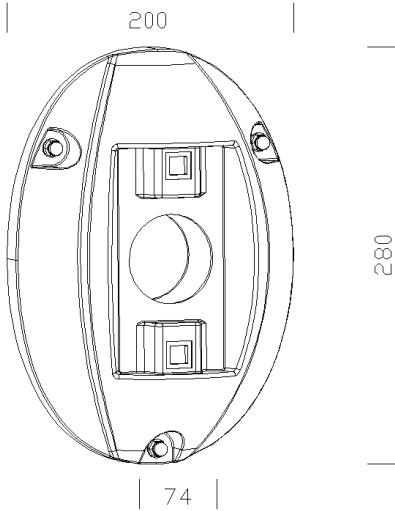

302 - Wall mount

Code: 426975-00

MATERIALS AND COLOURS

Housing	in nylon. IP40 box for remote installation.
Colour	Graphite

WARRANTY

After sales warranty	0 yr

DOWNLOAD

DESIGNS

[TechnicalDrawing acc 302.dxf](#)

[TechnicalDrawing3D disano 302.3ds](#)