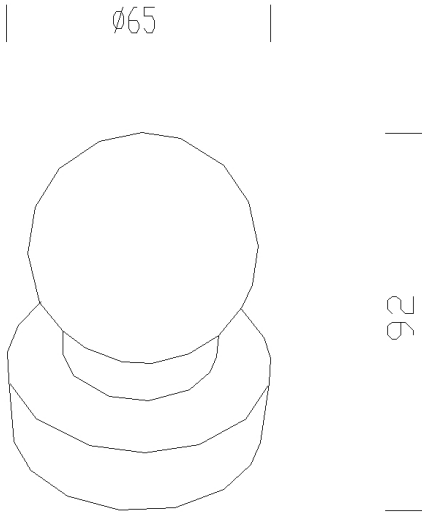

305 - End cap

Code: 426980-00

GENERAL INFORMATION

Article	305 - End cap
Code	426980-00

DIMENSIONS AND WEIGHT

Height (mm)	92 mm
Diameter (Ø) (mm)	65 mm
Weight (Kg)	0.1 kg

305 End cap

305 - End cap

Code: 426980-00

305 - End cap

Code: 426980-00

MATERIALS AND COLOURS

Housing	in plastic material, to be used when no fixture is installed on acc. 210. For aesthetic finishing purposes.
Pole connection	//
Colour	Graphite