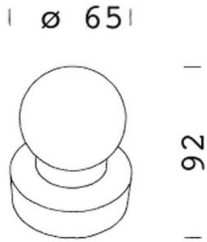

305 - End cap

Code: 426980-00

GENERAL INFORMATION

Article	305 - End cap
Code	426980-00

DIMENSIONS AND WEIGHT

Height (mm)	92 mm
Diameter (Ø) (mm)	65 mm
Weight (Kg)	0.1 kg

305 End cap

305 - End cap

Code: 426980-00

305 - End cap

Code: 426980-00

MATERIALS AND COLOURS

Housing	in plastic material, to be used when no fixture is installed on acc. 210. For aesthetic finishing purposes.
Pole connection	//
Colour	Graphite