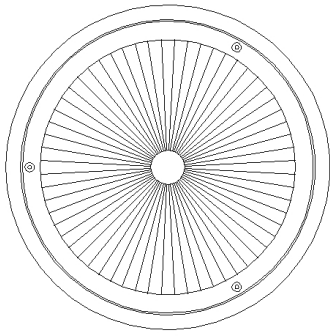

1544 - Globo LED

Code: 427246-00

Globo LED is a versatile lighting fixture suitable for wall or ceiling installation, ideal for indoor and outdoor environments. Its timeless spherical shape provides soft, uniform light distribution, creating a welcoming and functional atmosphere. Suitable for residential and professional settings, Globo LED combines aesthetic simplicity, lighting efficiency and easy integration into any space.

GENERAL INFORMATION

Article	1544 - Globo LED
Code	427246-00

DIMENSIONS AND WEIGHT

Height (mm)	124 mm
Diameter (Ø) (mm)	300 mm
Weight (Kg)	0.8 kg

ELECTRICAL CHARACTERISTICS AND CONTROLS

Voltage type	AC
Min Voltage (V)	220 V
Max Voltage (V)	240 V
Frequency (Hz)	50 Hz
Wiring name	CLD-S
Power factor	≥0.9
Insulation class	Class II
Controllability	None

1544 - Globo LED

Code: 427246-00

PHOTOMETRIC DATA

Lighting source	LED
CCT	0 K
LED flux maintenance	50000 hr, L 80, B 10

MECHANICAL CHARACTERISTICS

Impact resistance rating (IK)	IK08
IP	65

1544 - Globo LED

Code: 427246-00