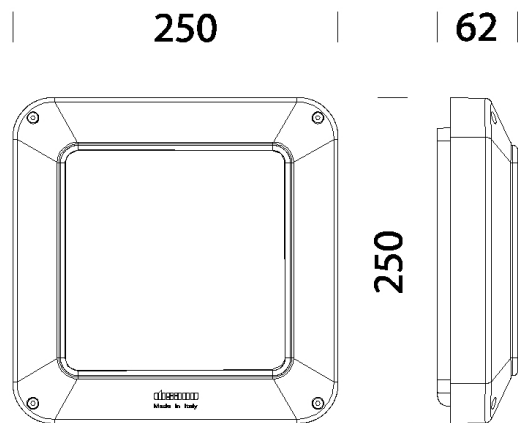

1848 - Riquadro - LUXURY

Code: 427552-09

GENERAL INFORMATION

Article	1848 - Riquadro - LUXURY
Code	427552-09

DIMENSIONS AND WEIGHT

Length (mm)	250 mm
Width (mm)	250 mm
Height (mm)	62 mm
Weight (Kg)	2 kg

ELECTRICAL CHARACTERISTICS AND CONTROLS

1848 - Riquadro - LUXURY

Code: 427552-09

PHOTOMETRIC DATA

Lighting source	LED
CRI	80
Luminous flux (output) (lm)	1032 lm
Power absorption (total) (W)	12 W
CCT	4000 K
Luminous efficacy (lm/W)	86 lm/W
Low Flicker	luminaire with very low flicker: evenly distributed light for greater visual safety.
LED flux maintenance	50000 hr, L 80, B 20

MECHANICAL CHARACTERISTICS

Impact resistance rating (IK)	IK08
IP	65

1848 - Riquadro - LUXURY

Code: 427552-09

MATERIALS AND COLOURS

DOWNLOAD

MOUNTS

[AssemblyInstructions riquadro 11-22.pdf](#)