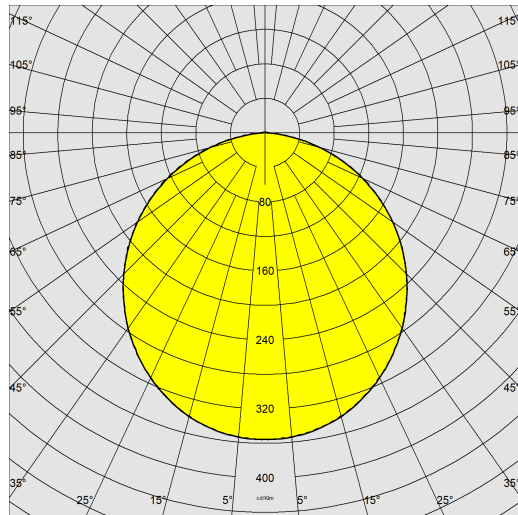

1848 - Riquadro - LUXURY

Code: 427552-09

GENERAL INFORMATION

Article	1848 - Riquadro - LUXURY
Code	427552-09

DIMENSIONS AND WEIGHT

Length (mm)	250 mm
Width (mm)	250 mm
Height (mm)	62 mm
Weight (Kg)	2 kg

ELECTRICAL CHARACTERISTICS AND CONTROLS

1848 - Riquadro - LUXURY

Code: 427552-09

PHOTOMETRIC DATA

Lighting source	LED
CRI	80
Luminous flux (output) (lm)	1032 lm
Power absorption (total) (W)	12 W
CCT	4000 K
Luminous efficacy (lm/W)	86 lm/W
Low Flicker	luminaire with very low flicker: evenly distributed light for greater visual safety.
LED flux maintenance	50000 hr, L 80, B 20