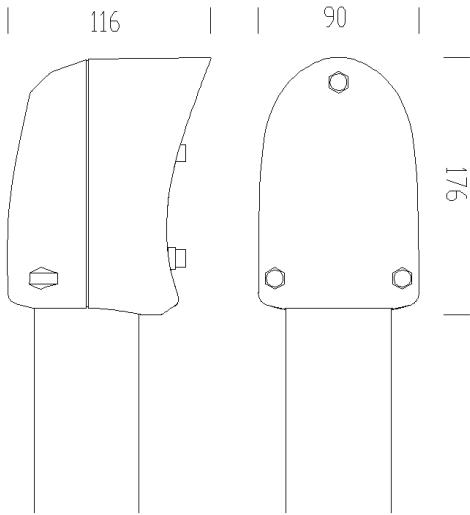

452 - Connection for single pole

Code: 991252-00

MATERIALS AND COLOURS

Housing	in glass fibre-reinforced nylon. Allows the installation on $\varnothing$ 60 poles.
Pole connection	60mm
Colour	Black

WARRANTY

After sales warranty	0 yr

[DOWNLOAD](#)

DESIGNS

[TechnicalDrawing 452.dxf](#)