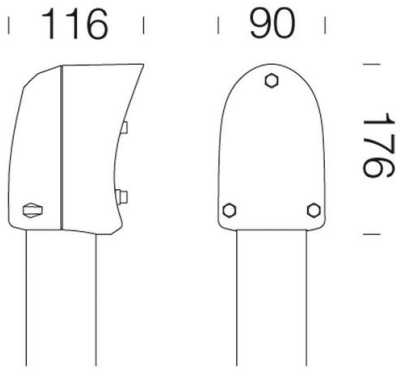

## 452 - Connection for single pole

Code: 991252-00

### GENERAL INFORMATION

Article	452 - Connection for single pole
Code	991252-00

### DIMENSIONS AND WEIGHT

Length (mm)	176 mm
Width (mm)	90 mm
Height (mm)	116 mm
Weight (Kg)	0.3 kg

452 Connection for single pole