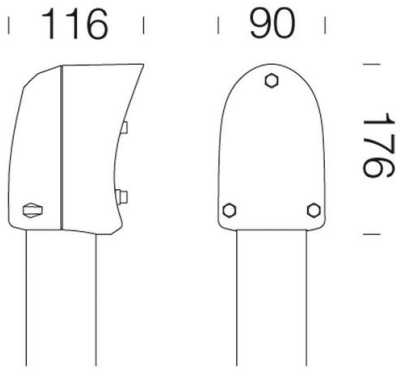

452 - Connection for single pole

Code: 991252-00

GENERAL INFORMATION

Article	452 - Connection for single pole
Code	991252-00

DIMENSIONS AND WEIGHT

Length (mm)	176 mm
Width (mm)	90 mm
Height (mm)	116 mm
Weight (Kg)	0.3 kg

452 attacco palo mono

452 - Connection for single pole

Code: 991252-00

452 - Connection for single pole

Code: 991252-00

MATERIALS AND COLOURS

Housing	in glass fibre-reinforced nylon. Allows the installation on \varnothing 60 poles.
Pole connection	60mm
Colour	Black

WARRANTY

After sales warranty	0 yr
----------------------	------

[DOWNLOAD](#)

DESIGNS

[TechnicalDrawing 452.dxf](#)

452 - Connection for single pole

Code: 991252-00

1280 Garden