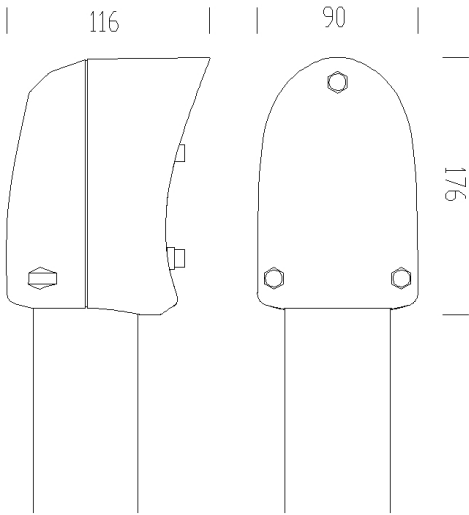

452 - Connection for single pole

Code: 991252-00

GENERAL INFORMATION

Article	452 - Connection for single pole
Code	991252-00

DIMENSIONS AND WEIGHT

Length (mm)	176 mm
Width (mm)	90 mm
Height (mm)	116 mm
Weight (Kg)	0.3 kg

452 attacco palo mono

452 - Connection for single pole

Code: 991252-00

452 - Connection for single pole

Code: 991252-00

MATERIALS AND COLOURS

Housing	in glass fibre-reinforced nylon. Allows the installation on \varnothing 60 poles.
Pole connection	60mm
Colour	Black

WARRANTY

After sales warranty	0 yr
----------------------	------

[DOWNLOAD](#)

DESIGNS

[TechnicalDrawing 452.dxf](#)

452 - Connection for single pole

Code: 991252-00

1280 Garden