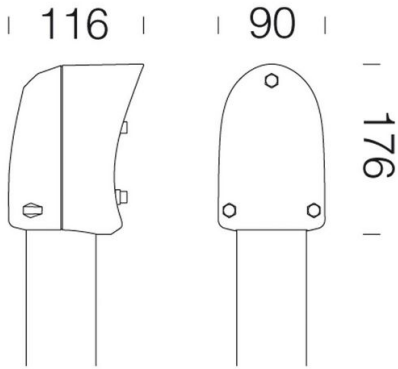

## 452 - Connection for single pole

Code: 991253-00

### GENERAL INFORMATION

Article	452 - Connection for single pole
Code	991253-00

### DIMENSIONS AND WEIGHT

Length (mm)	176 mm
Width (mm)	90 mm
Height (mm)	116 mm
Weight (Kg)	0.311 kg

452 attacco palo mono

# 452 - Connection for single pole

---

Code: 991253-00

*Please contact the Consulting and Design Centre for any technical information. The reported luminous flux is the flux emitted by the light source with a tolerance of  $\pm 10\%$  compared to the indicated value. The total wattage absorbed by the system will not exceed 10% of the reported value. Technical lighting data may be subject to changes and improvements due to the fast evolution of the technology. Wednesday, February 21, 2024*