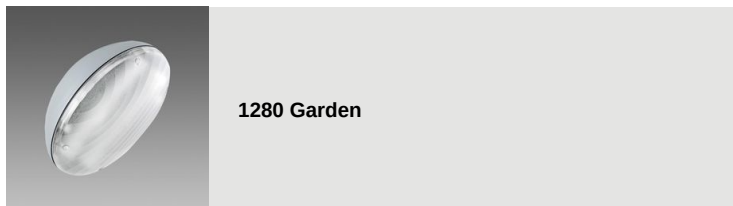

452 - Connection for single pole

Code: 991253-00

1280 Garden