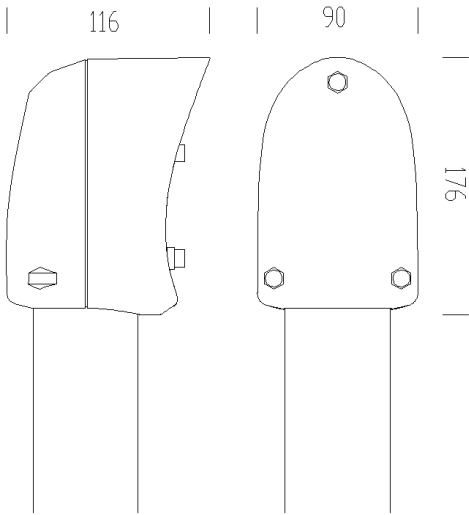

452 - Connection for single pole

Code: 991253-00

MATERIALS AND COLOURS

Housing	in glass fibre-reinforced nylon. Allows the installation on $\varnothing$ 60 poles.
Pole connection	60mm
Colour	Sandblasted silver

STANDARDS AND COMPLIANCE

Markings and tests	CE

WARRANTY

After sales warranty	0 yr

[DOWNLOAD](#)

DESIGNS

[TechnicalDrawing 452.dxf](#)